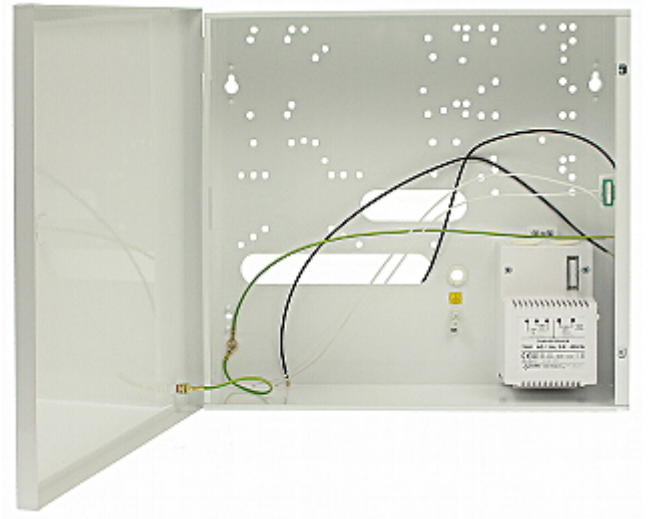

Code: AWO-208

ALARM CONTROL PANEL ENCLOSURE **AWO-208**

Net: **93.63 PLN** Gross: **93.63 PLN**

Enclosure for CA-10 alarm control panel with power adapter. Enclosure is designed to indoor use, it has also very good corrosion protection.

SPECIFICATION

Place for battery:	17 Ah
Transformer:	40 VA
Voltage:	18 V
Current:	2.0 A
Version:	Screwed or with key-lock
Power adapter included:	✓
Dimensions:	325 x 308 x 93 mm
Weight:	3.06 kg
Attention:	Enclosure has a distance from a wall
Guarantee:	2 years

PRESENTATION

Internal power adapter:

Mounting side view:

PACKAGE

Dimensions (L x W x H): 0x0x0 mm	Gross Weight: 0 kg
----------------------------------	--------------------