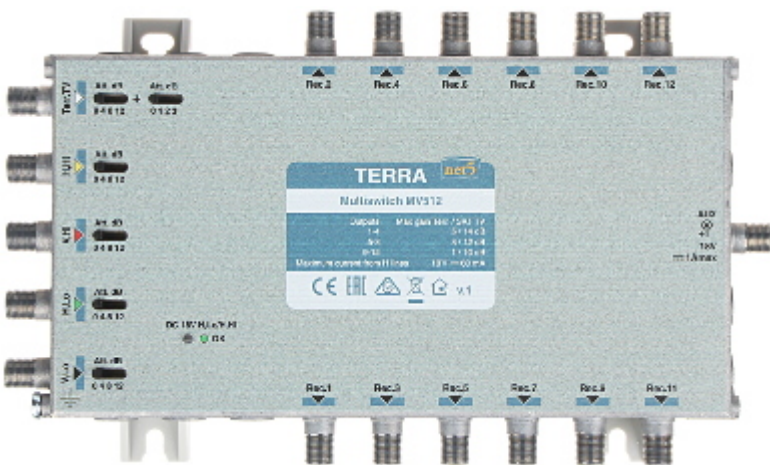

PACKAGE

Dimensions (L x W x H): 0x0x0 mm	Gross Weight: 0 kg