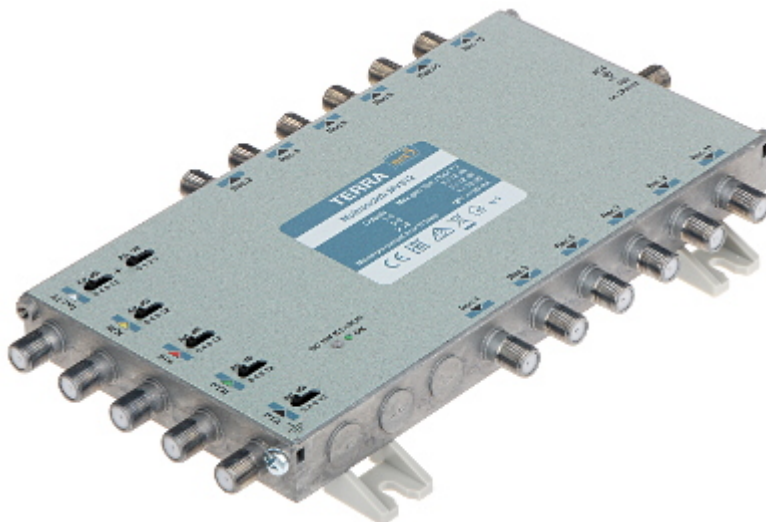

Code: MV-512

MULTISWITCH **MV-512** 5 INPUTS / 12 OUTPUTS TERRA

Net: **461.77 PLN** Gross: **461.77 PLN**

Radial multiswitches from MV series are dedicated for medium and large SMATV systems with distribution of SAT IF and terrestrial TV signals, however they can also be used in smaller installations.

The MV-512 multiswitch has an active (amplified) line for terrestrial and satellite TV. The adjustment of the gain (signal level) for each SAT IF and DVB-T lines is made with dedicated switches.

Die-cast housing guarantees high screening efficiency - class A.

SPECIFICATION

Inputs:	4x 950 MHz ... 2400 MHz , 1x 47 MHz ... 862 MHz - Active
Outputs:	12x 47 MHz ... 2400 MHz
Switching signals:	14 V / 18 V 0 Hz / 22 kHz
SAT amplification (cable pre-correction):	3 ... 14 dB
TV amplification (cable pre-correction):	-3 ... 5 dB
SAT Gain control:	12 dB by 4 dB step
TV Gain control:	15 dB by 1 dB step
Isolation:	<ul style="list-style-type: none">• Between inputs SAT/SAT ≥ 30 dB• Outputs ≥ 30 dB SAT• Outputs ≥ 35 dB DVB-T
Maximal output level SAT:	105 dB μ V
Maximal output level TV:	84 ... 88 dB μ V
Pre-amplifiers powering:	—
Power supply:	Inputs HL/HH Power adapter 18 V DC / 1 A (not included)
Dimensions:	227 x 135 x 30 mm
Weight:	0.64 kg
Manufacturer / Brand:	TERRA
Guarantee:	2 years