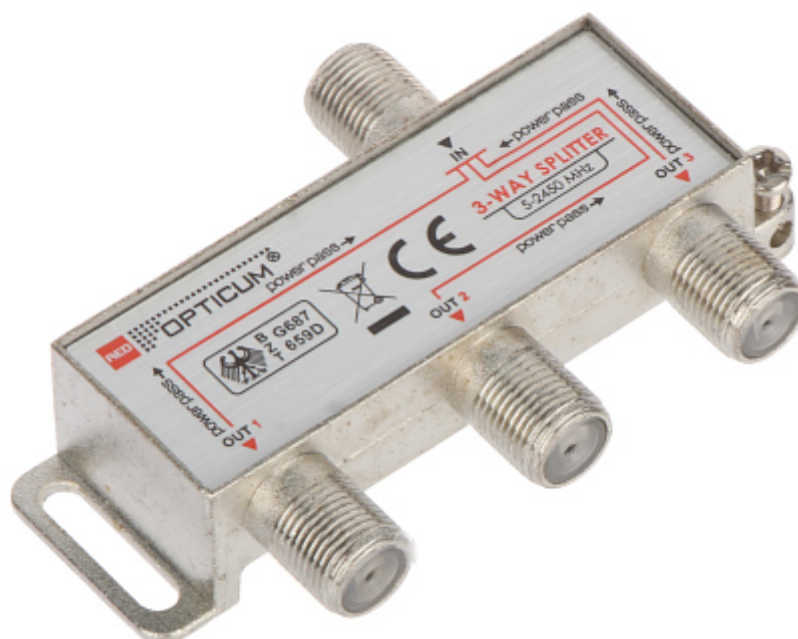

Code: RI-3/1F-SAT-OPTI

## SPLITTER RI-3/1F-SAT-OPTI OPTICUM

Net: 1.77 EUR Gross: 1.77 EUR

### SPECIFICATION

Number of inputs:	1 pcs
Number of outputs:	3 pcs
Frequency range:	5 ... 2450 MHz
Possibility to pass the DC voltage to the preamplifier:	✓
Shielding:	✓
Impedance:	75 Ω
Weight:	0.04 kg
Dimensions:	73 x 46 x 17 mm
Manufacturer / Brand:	OPTICUM
Guarantee:	2 years