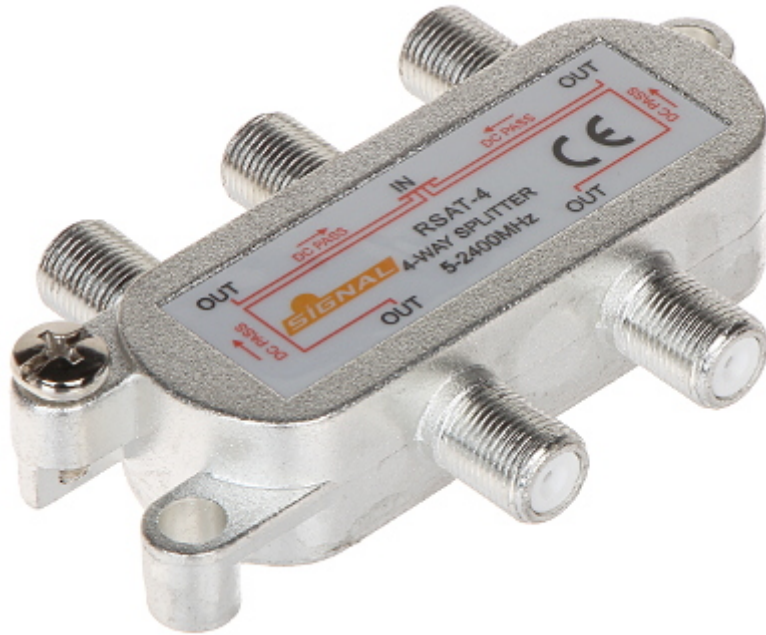

Code: RI-4/1F-SAT-SIG

SPLITTER RI-4/1F-SAT-SIG

Net: 3.56 EUR Gross: 3.56 EUR

SPECIFICATION

Number of inputs:	1 pcs
Number of outputs:	4 pcs
Frequency range:	5 ... 2400 MHz
Attenuation:	10 dB
Possibility to pass the DC voltage to the preamplifier:	✓
Shielding:	✓
Impedance:	75 Ω
Weight:	0.083 kg
Dimensions:	86 x 52 x 18 mm
Guarantee:	2 years