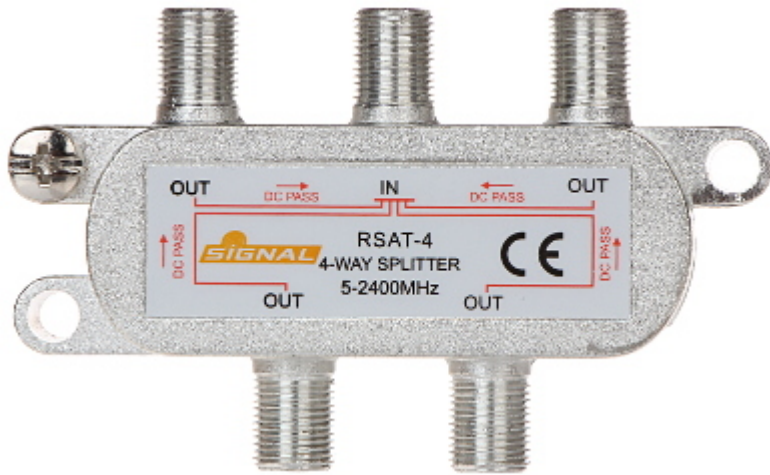

In the kit:

PACKAGE

Dimensions (L x W x H): 0x0x0 mm	Gross Weight: 0 kg

DELTA-OPTI Monika Matysiak; <https://www.delta.poznan.pl>
POL; 60-713 Poznań; Graniczna 10
e-mail: delta-opti@delta.poznan.pl; tel: +(48) 61 864 69 60