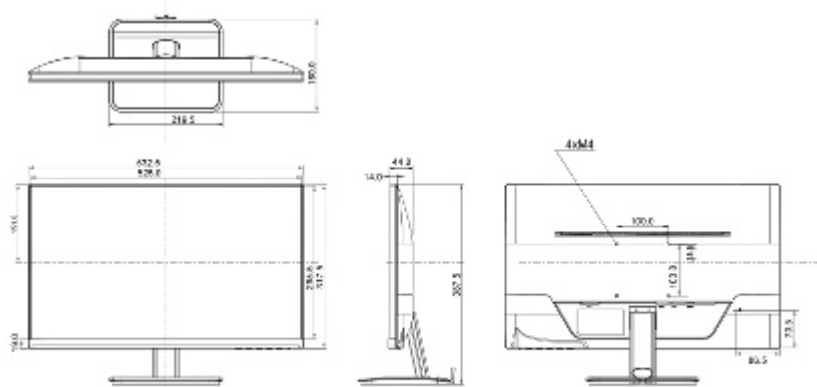

## SPECIFICATION

Screen size:	23 "
Native resolution:	1920 x 1080 px
Aspect ratios:	16 : 9
Matrix type:	AH-IPS, Matte matrix
Contrast:	1000 : 1 (typical) 5000000 : 1 - ACR
Brightness:	250 cd/m <sup>2</sup>
Viewable angles:	178 ° horizontal 178 ° vertical
Response time:	4 ms
Number of displayed colors:	16.7 M
Refresh frequency:	56 Hz ... 75 Hz
Speakers built-in:	2 x 2 W
Signal connectors:	<ul style="list-style-type: none"><li>• 1 x VGA,</li><li>• 1 x DVI,</li><li>• 1 x HDMI</li><li>• 1 x Jack 3.5 mm socket - Headphones output</li><li>• 1 x 230 V AC</li></ul>
HDCP:	✓
Housing type:	Plastic

## PRESENTATION

OSD menu control keys:

Side view:

Rear view:

Monitor connectors:

Dimensions:

In the kit:

**PACKAGE**

Dimensions (L x W x H): 0x0x0 mm	Gross Weight: 0 kg
----------------------------------	--------------------