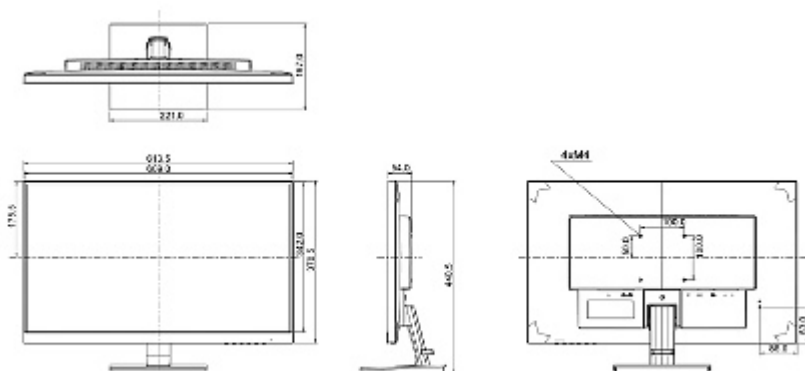

DELTA-OPTI Monika Matysiak; <https://www.delta.poznan.pl>
POL; 60-713 Poznań; Graniczna 10
e-mail: delta-opti@delta.poznan.pl; tel: +(48) 61 864 69 60

HDCP:	✓
Main features:	Built-in USB HUB
Housing type:	Plastic
Power management:	CE, TÜV-GS, Energy Star, CU
DLNA:	—
Monitor mounting standard:	VESA 100
Robbery protection:	✓
Parameters adjustment:	OSD - using the button on the casing
Power supply:	230 V AC
Power consumption:	<ul style="list-style-type: none"> • 19 W (typical) • 0.5 W (in standby mode)
Weight:	5.3 kg
Dimensions:	<ul style="list-style-type: none"> • 613.5 x 440.5 x 197 mm (with stand) • 613.5 x 370.5 x 54 (without stand)
Manufacturer / Brand:	Iiyama
Guarantee:	2 years

Monitor connectors:

Dimensions:

In the kit:

PACKAGE

Dimensions (L x W x H): 0x0x0 mm	Gross Weight: 0 kg
----------------------------------	--------------------