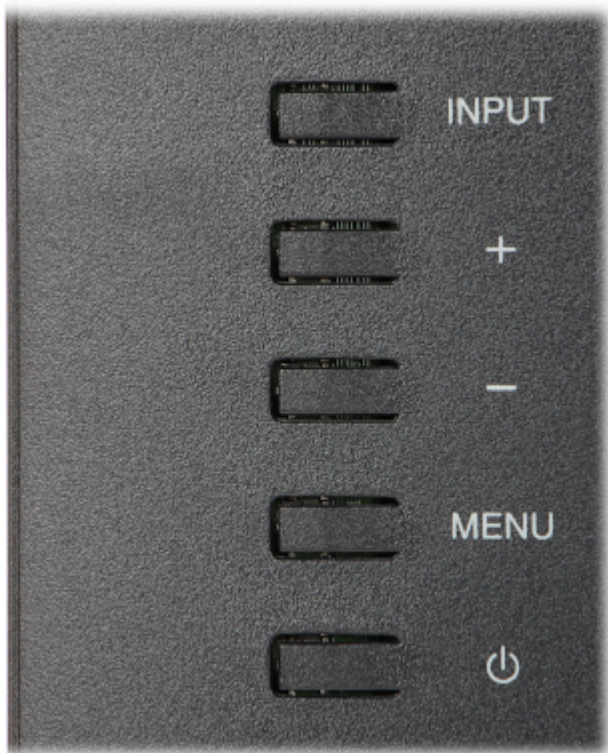

## SPECIFICATION

Screen size:	23.8 "
Native resolution:	1920 x 1080 px
Aspect ratios:	16 : 9
Matrix type:	IPS, Matte matrix
Contrast:	1000 : 1 (typical) 80 000 000 : 1 - ACR
Brightness:	250 cd/m <sup>2</sup>
Viewable angles:	178 ° horizontal 178 ° vertical
Response time:	4 ms
Number of displayed colors:	16.7 M
Refresh frequency:	55 Hz ... 75 Hz
Speakers built-in:	2 x 2 W
Signal connectors:	<ul style="list-style-type: none"><li>• 1 x VGA,</li><li>• 1 x DisplayPort,</li><li>• 1 x HDMI,</li><li>• 1 x USB 2.0 B + 2 x USB 2.0 A - HUB USB,</li><li>• 1 x Jack 3.5 mm socket - Audio input,</li><li>• 1 x Jack 3.5 mm socket - Headphones output</li><li>• 1 x 230 V AC</li></ul>

DELTA-OPTI Monika Matysiak; <https://www.delta.poznan.pl>  
POL; 60-713 Poznań; Graniczna 10  
e-mail: [delta-opti@delta.poznan.pl](mailto:delta-opti@delta.poznan.pl); tel: +(48) 61 864 69 60

Main features:	<ul style="list-style-type: none"> <li>• Built-in USB HUB,</li> <li>• The monitor stand allows to change the position of the screen from horizontal to vertical,</li> <li>• Height adjustment : 130 mm</li> </ul>
HDCP:	✓
Housing type:	Plastic
Power management:	TCO, CE, TÜV-GS, VCCI-B, Energy Star, CU
DLNA:	—
Monitor mounting standard:	VESA 100
Robbery protection:	✓
Parameters adjustment:	OSD - using the button on the casing
Power supply:	230 V AC
Power consumption:	<ul style="list-style-type: none"> <li>• 19 W (typical)</li> <li>• 0.5 W (in standby mode)</li> </ul>
Weight:	4.8 kg
Dimensions:	<ul style="list-style-type: none"> <li>• 539.5 x 379.5 x 210 mm (with stand)</li> <li>• 539.5 x 323 x 45.5 (without stand)</li> </ul>
Manufacturer / Brand:	Iiyama
Guarantee:	2 years

## PRESENTATION

OSD menu control keys:

The ability to rotate the monitor:

Side view:

Rear view:

Monitor connectors:

Dimensions:

In the kit: