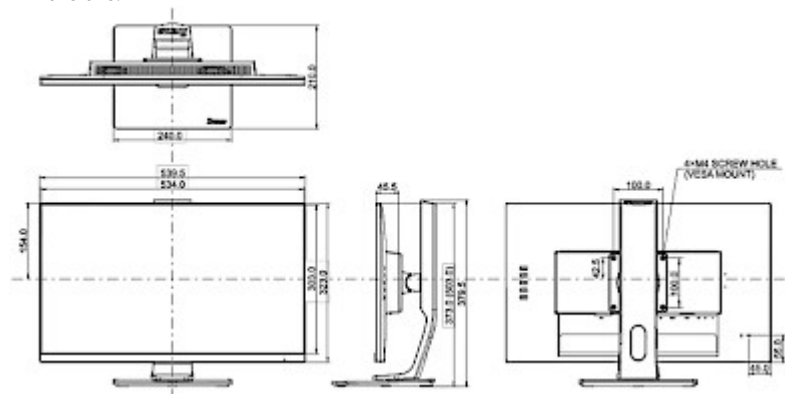

## SPECIFICATION

Screen size:	23.8 "
Native resolution:	1920 x 1080 px
Aspect ratios:	16 : 9
Matrix type:	IPS, Matte matrix
Contrast:	1000 : 1 (typical) 80 000 000 : 1 - ACR
Brightness:	250 cd/m <sup>2</sup>
Viewable angles:	178 ° horizontal 178 ° vertical
Response time:	4 ms
Number of displayed colors:	16.7 M
Refresh frequency:	55 Hz ... 75 Hz
Speakers built-in:	2 x 2 W
Signal connectors:	<ul style="list-style-type: none"><li>• 1 x VGA,</li><li>• 1 x DisplayPort,</li><li>• 1 x HDMI,</li><li>• 1 x USB 2.0 B + 2 x USB 2.0 A - HUB USB,</li><li>• 1 x Jack 3.5 mm socket - Audio input,</li><li>• 1 x Jack 3.5 mm socket - Headphones output</li><li>• 1 x 230 V AC</li></ul>

DELTA-OPTI Monika Matysiak; <https://www.delta.poznan.pl>  
POL; 60-713 Poznań; Graniczna 10  
e-mail: [delta-opti@delta.poznan.pl](mailto:delta-opti@delta.poznan.pl); tel: +(48) 61 864 69 60

Main features:	<ul style="list-style-type: none"> <li>• Built-in USB HUB,</li> <li>• The monitor stand allows to change the position of the screen from horizontal to vertical,</li> <li>• Height adjustment : 130 mm</li> </ul>
HDCP:	✓
Housing type:	Plastic
Power management:	TCO, CE, TÜV-GS, VCCI-B, Energy Star, CU
DLNA:	—
Monitor mounting standard:	VESA 100
Robbery protection:	✓
Parameters adjustment:	OSD - using the button on the casing
Power supply:	230 V AC
Power consumption:	<ul style="list-style-type: none"> <li>• 19 W (typical)</li> <li>• 0.5 W (in standby mode)</li> </ul>
Weight:	4.8 kg
Dimensions:	<ul style="list-style-type: none"> <li>• 539.5 x 379.5 x 210 mm (with stand)</li> <li>• 539.5 x 323 x 45.5 (without stand)</li> </ul>
Manufacturer / Brand:	Iiyama
Guarantee:	2 years

## PRESENTATION

OSD menu control keys:

The ability to rotate the monitor:

Side view:

Rear view:

Monitor connectors:

Dimensions:

In the kit:

## PACKAGE

Dimensions (L x W x H): 0x0x0 mm	Gross Weight: 0 kg
----------------------------------	--------------------