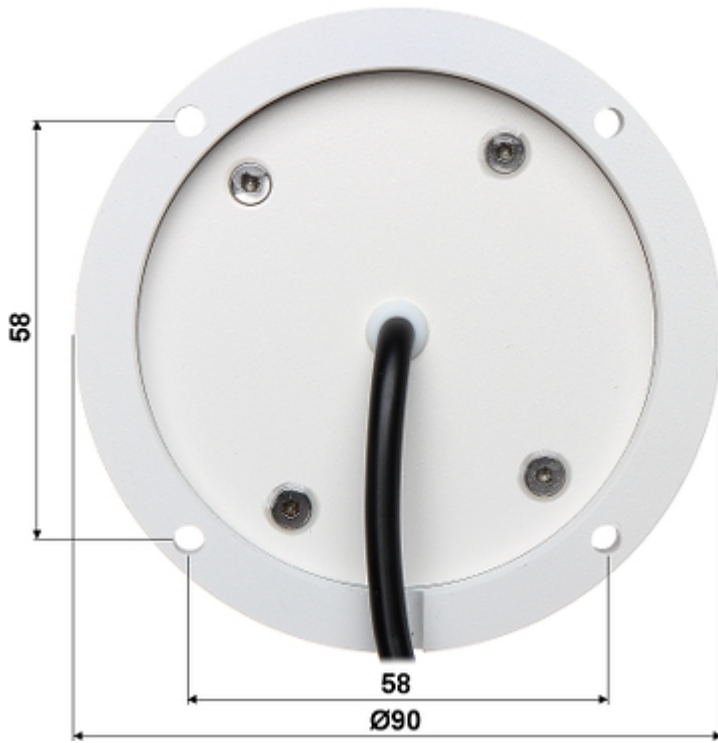

Code: IRD-150180

CEILING IR ILLUMINATOR **IRD-150180**

Net: 264.89 PLN Gross: 264.89 PLN

Indoor, ceiling IR illuminator in aluminum housing equipped with twilight switch.

SPECIFICATION

Area covering:	150 m ²
Illumination angle:	180 °
Housing:	Aluminum
Twilight switch:	✓
Power supply:	12 V DC / 900 mA
Light source:	5 x IR LED matrix
Optical wavelength:	850 nm
Operation temp:	-20 °C ... 50 °C
Weight:	0.340 kg
Dimensions:	Ø 90 x 47 mm
Guarantee:	2 years

PRESENTATION

Mounting dimensions:

DELTA-OPTI Monika Matysiak; <https://www.delta.poznan.pl>
POL; 60-713 Poznań; Graniczna 10
e-mail: delta-opti@delta.poznan.pl; tel: +(48) 61 864 69 60

Power connector:

In the kit:

PACKAGE

Dimensions (L x W x H): 0x0x0 mm	Gross Weight: 0 kg
----------------------------------	--------------------