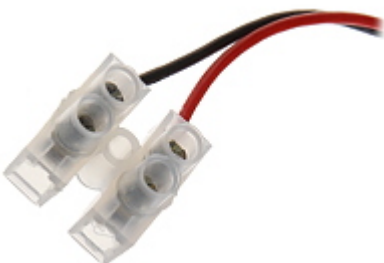

Code: LIR-CH88

OUTDOOR IR ILLUMINATOR **LIR-CH88** IR LAB

Net: **615.00 PLN** Gross: **615.00 PLN**

Outdoor IR illuminator with twilight switch.

SPECIFICATION

Range:	130 m
Illumination angle:	25 °
Housing:	Metal
Twilight switch:	✓
Power supply:	<ul style="list-style-type: none">• 12 V DC / 1.4 A• 24 V AC / 1250 mA
Optical wavelength:	850 nm
"Index of Protection":	IP66
Operation temp:	-30 °C ... 40 °C
Weight:	2.05 kg
Dimensions:	Ø 157 x 228 mm
Manufacturer / Brand:	IR LAB
Guarantee:	2 years

PRESENTATION

Side view:

Mounting side view:

Power connector:

Dimensions:

OUR TESTS

Test of the LED illuminator with camera:

PACKAGE

Dimensions (L x W x H): 0x0x0 mm	Gross Weight: 0 kg
----------------------------------	--------------------