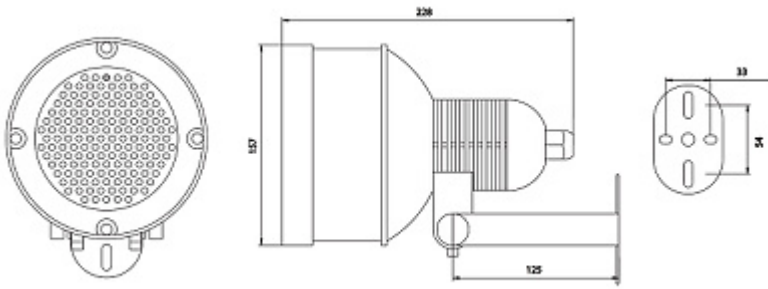

PRESENTATION

Side view:

Mounting side view:

Power connector:

Dimensions:

OUR TESTS

Test of the LED illuminator with camera:

PACKAGE

Dimensions (L x W x H): 0x0x0 mm	Gross Weight: 0 kg
----------------------------------	--------------------