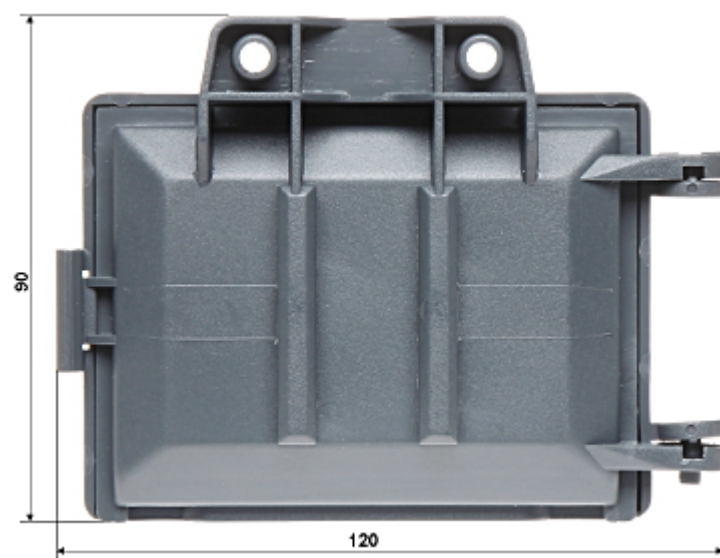

Code: W4-PUSZKA

END ELECTRICAL BOX **W4-PUSZKA**

Net: **6.93 PLN** Gross: **6.93 PLN**

SPECIFICATION

Material:	PET
Main features:	The device housing can be easily installed to the walls using the screws and to the masts with a tie
Weight:	0.056 kg
Internal dimensions:	87 x 59 x 26 mm
External dimensions:	116 x 91 x 36 mm
Manufacturer / Brand:	DELTA
Guarantee:	3 years

PRESENTATION

Internal view:

Mounting side view:

Dimensions:

PACKAGE

DELTA-OPTI Monika Matysiak; <https://www.delta.poznan.pl>
POL; 60-713 Poznań; Graniczna 10
e-mail: delta-opti@delta.poznan.pl; tel: +(48) 61 864 69 60

Dimensions (L x W x H): 0x0x0 mm	Gross Weight: 0 kg
----------------------------------	--------------------