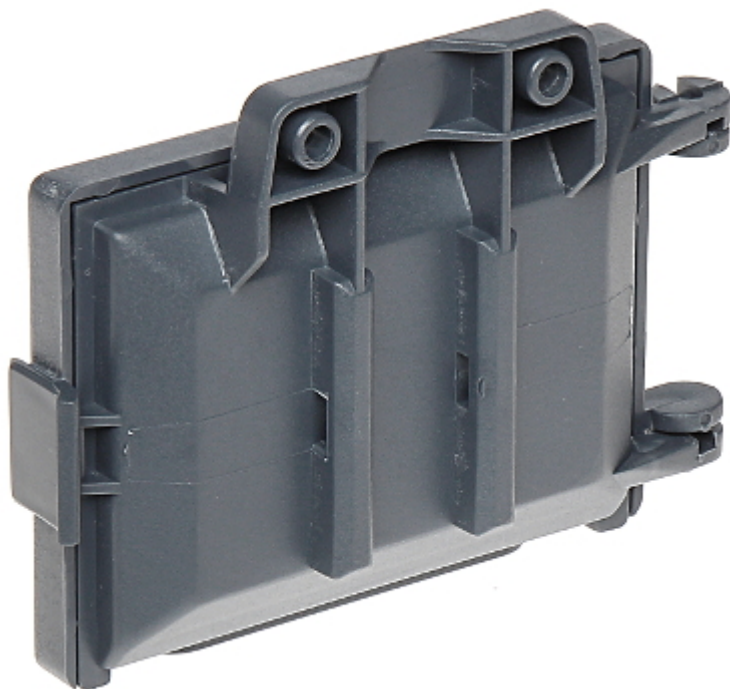

Code: W4-PUSZKA

END ELECTRICAL BOX **W4-PUSZKA**

Net: **6.93 PLN** Gross: **6.93 PLN**

SPECIFICATION

Material:	PET
Main features:	The device housing can be easily installed to the walls using the screws and to the masts with a tie
Weight:	0.056 kg
Internal dimensions:	87 x 59 x 26 mm
External dimensions:	116 x 91 x 36 mm
Manufacturer / Brand:	DELTA
Guarantee:	3 years

PRESENTATION

Internal view:

Mounting side view:

Dimensions:

PACKAGE

DELTA-OPTI Monika Matysiak; <https://www.delta.poznan.pl>
POL; 60-713 Poznań; Graniczna 10
e-mail: delta-opti@delta.poznan.pl; tel: +(48) 61 864 69 60