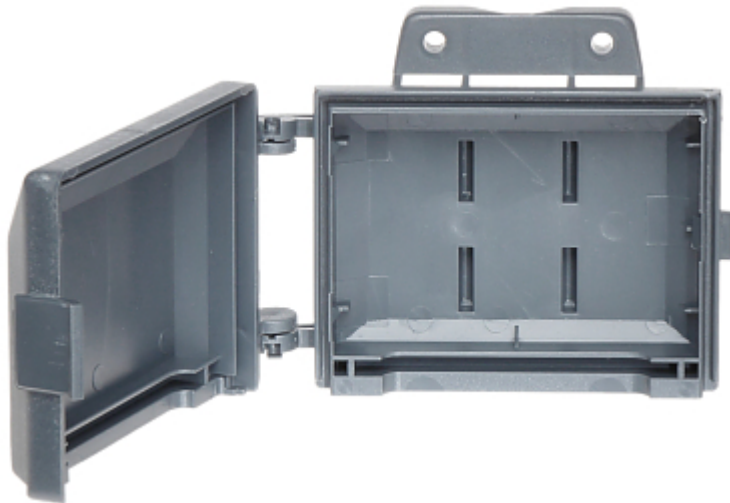

Mounting side view: