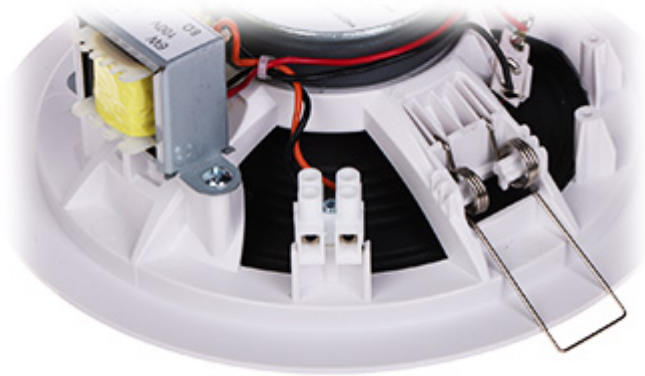

Dimensions: