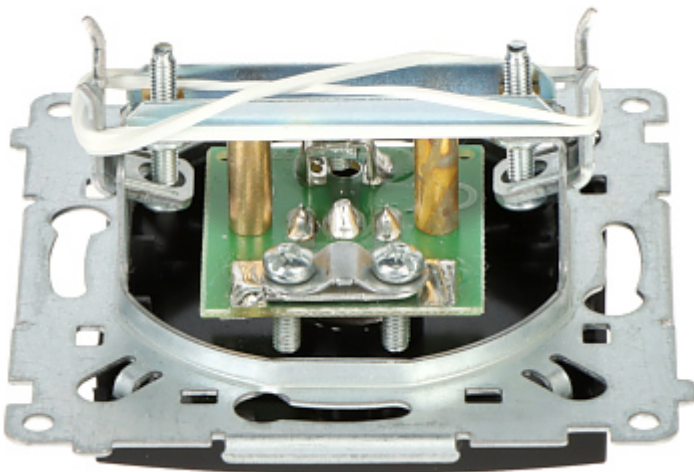

Code: DAK1.01/49-SIMON54

FINAL SOCKET **DAK1.01/49-SIMON54** TV

Net: **30.93 PLN** Gross: **30.93 PLN**

Single TV final aerial socket, dedicated to individual installations.

SPECIFICATION

Mount:	Flush-mounted, Claw or screw mounting
Sockets type:	1 pcs TV - IEC male
Connector:	screw terminals
TV frequency range:	0 ... 2400 MHz
TV tap attenuation:	1 dB
Application:	Simon 54 product series, for Nature, Premium frames
Main features:	It has DC pass for TV line
Color:	Matt black
Weight:	0.05 kg
Dimensions:	<ul style="list-style-type: none">• 75 x 75 x 38 mm• 28 mm - mounting depth
Manufacturer / Brand:	KONTAKT Simon
Guarantee:	6 years

PRESENTATION

Rear view:

DELTA-OPTI Monika Matysiak; <https://www.delta.poznan.pl>
POL; 60-713 Poznań; Graniczna 10
e-mail: delta-opti@delta.poznan.pl; tel: +(48) 61 864 69 60

PACKAGE

Dimensions (L x W x H): 0x0x0 mm	Gross Weight: 0 kg
----------------------------------	--------------------