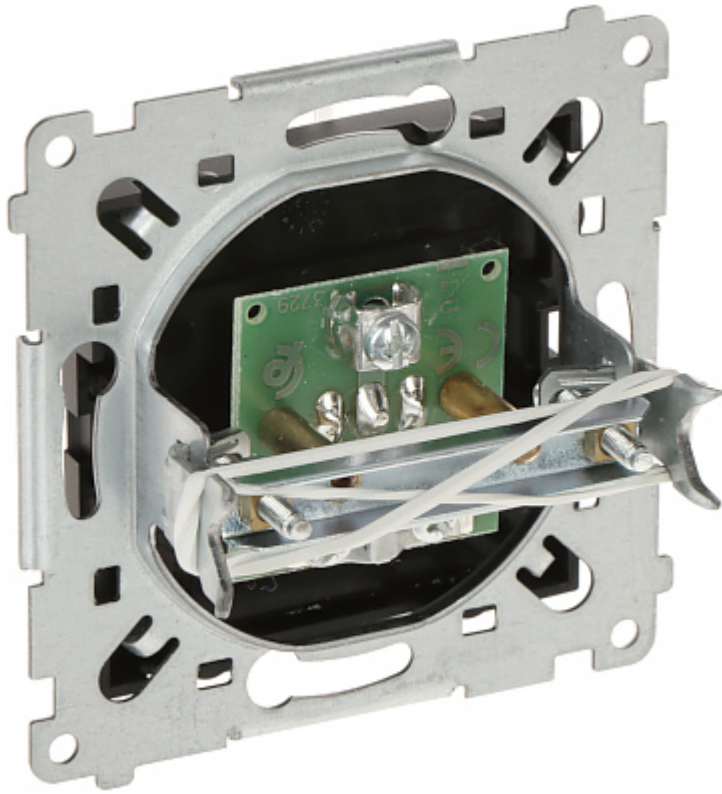

PACKAGE

Dimensions (L x W x H): 0x0x0 mm	Gross Weight: 0 kg

DELTA-OPTI Monika Matysiak; <https://www.delta.poznan.pl>
POL; 60-713 Poznań; Graniczna 10
e-mail: delta-opti@delta.poznan.pl; tel: +(48) 61 864 69 60