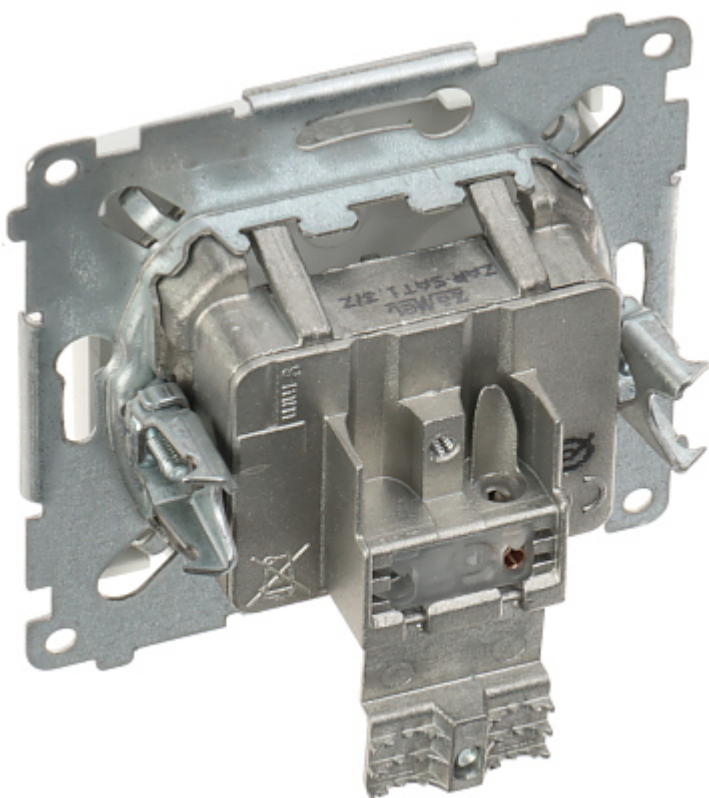

PRESENTATION

Rear view:

PACKAGE

Dimensions (L x W x H): 0x0x0 mm	Gross Weight: 0 kg

DELTA-OPTI Monika Matysiak; <https://www.delta.poznan.pl>
POL; 60-713 Poznań; Graniczna 10
e-mail: delta-opti@delta.poznan.pl; tel: +(48) 61 864 69 60