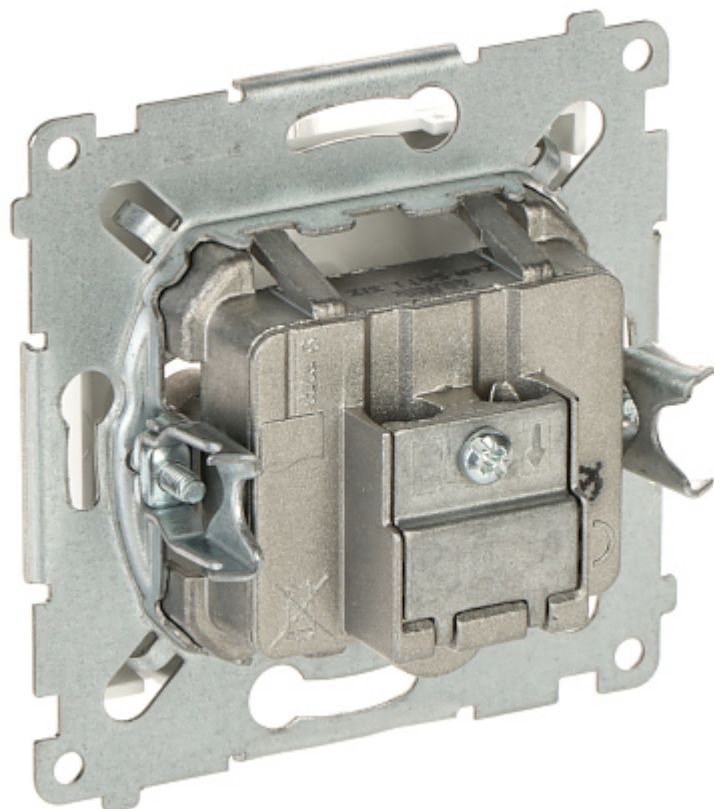

PRESENTATION

Rear view:

PACKAGE

Dimensions (L x W x H): 0x0x0 mm	Gross Weight: 0 kg

DELTA-OPTI Monika Matysiak; <https://www.delta.poznan.pl>
POL; 60-713 Poznań; Graniczna 10
e-mail: delta-opti@delta.poznan.pl; tel: +(48) 61 864 69 60