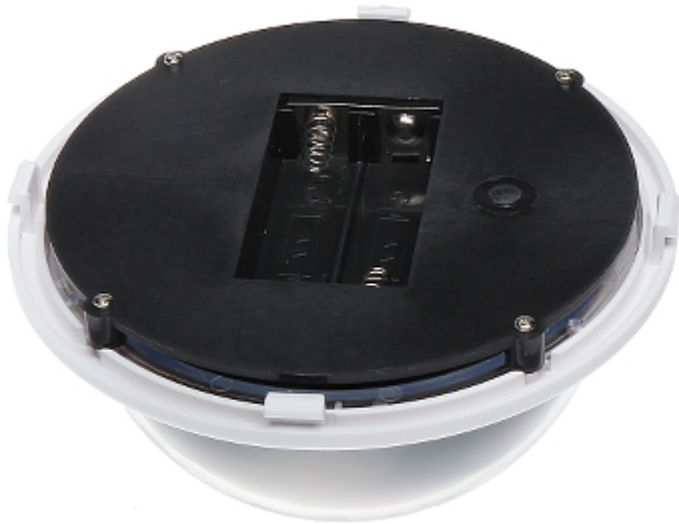

Code: ASD-127/LED

## DUMMY CAMERA ASD-127/LED

Net: 11.94 GBP Gross: 11.94 GBP

Speed Dome dummy camera with bracket.  
It is equipped with blinking, red LED. This solution makes the dummy camera gets your attention and is easy visible.  
Dummy device is powered by internal batteries.

### SPECIFICATION

IR illuminator imitation:	—
Blinking LED:	✓ red
Motion detector:	—
Battery power supply:	2x AA (Batteries) (not included)
Housing:	Plastic, Dome
Color:	White
Weight:	0.31 kg
Dimensions:	Ø 127 x 280 mm
Guarantee:	2 years

Mounting side view:

In the kit: