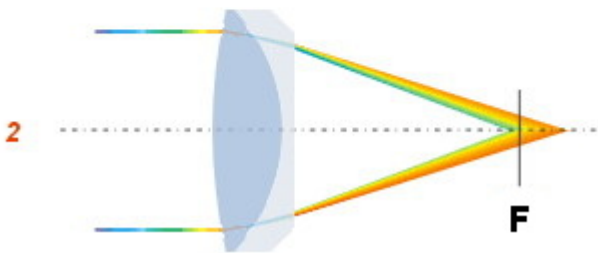

PACKAGE

Dimensions (L x W x H): 0x0x0 mm	Gross Weight: 0 kg