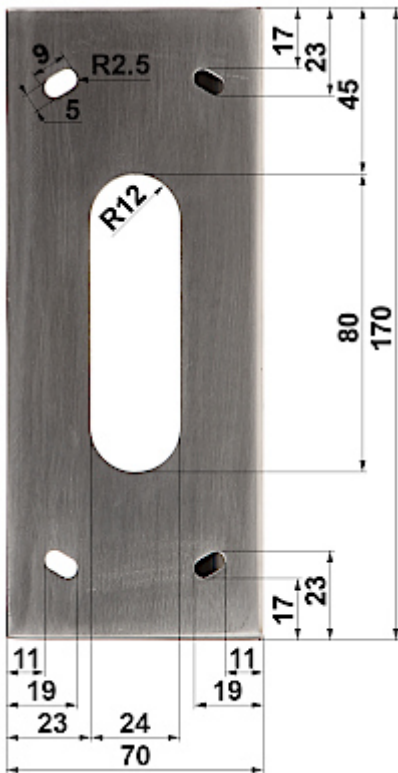

Code: D1300

ANGLE TYPE BRACKET D1300 VIDOS

Net: 29.94 EUR Gross: 29.94 EUR

Angle type bracket for skew mounting. The bracket is intended for video doorphones of the S1100A, S1301A series.

SPECIFICATION

Material:	Stainless steel
Application:	S1100A product series, S1301A product series
Color:	Silver
Weight:	0.27 kg
External dimensions:	170 x 70 x 70 mm
Manufacturer / Brand:	VIDOS
Guarantee:	2 years

PRESENTATION

Front view:

DELTA-OPTI Monika Matysiak; <https://www.delta.poznan.pl>
POL; 60-713 Poznań; Graniczna 10
e-mail: delta-opti@delta.poznan.pl; tel: +(48) 61 864 69 60

Top view:

Wall mounting side view:

Mounting dimensions:

PACKAGE

Dimensions (L x W x H): 0x0x0 mm	Gross Weight: 0 kg
----------------------------------	--------------------

DELTA-OPTI Monika Matysiak; <https://www.delta.poznan.pl>
POL; 60-713 Poznań; Graniczna 10
e-mail: delta-opti@delta.poznan.pl; tel: +(48) 61 864 69 60