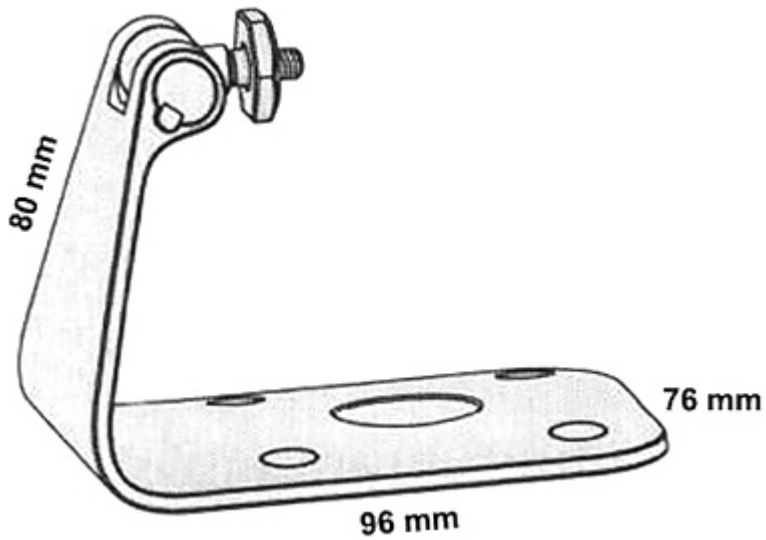

Code: FMB10-IMOU

CAMERA BRACKET **FMB10-IMOU** LOOC

Net: 29.00 PLN Gross: 29.00 PLN

SPECIFICATION

Support:	IPC-C26E-IMOU LOOC
Material:	Plastic + Metal
Color:	White
Weight:	0.08 kg
Dimensions:	76 x 96 x 80 mm
Manufacturer / Brand:	DAHUA
Guarantee:	2 years

Example of application:

In the kit:

PACKAGE

Dimensions (L x W x H): 0x0x0 mm	Gross Weight: 0 kg
----------------------------------	--------------------