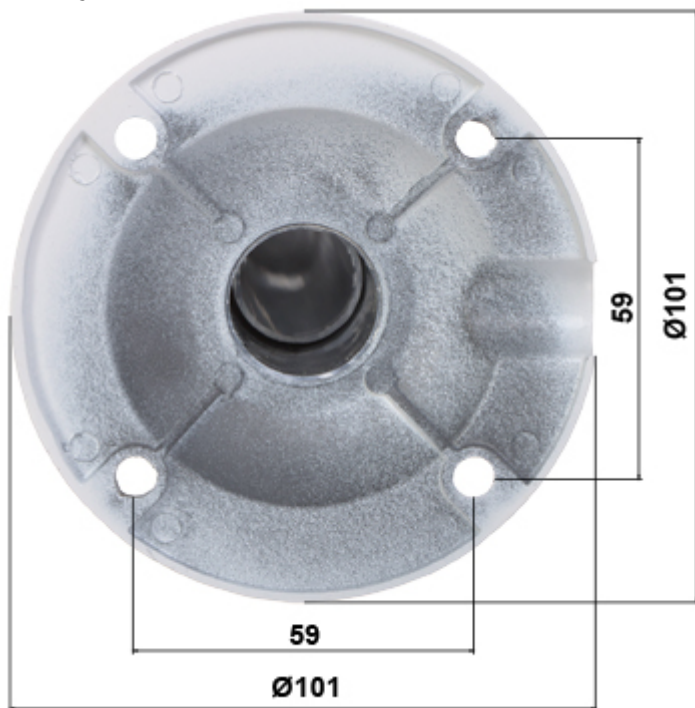

PACKAGE

Dimensions (L x W x H): 0x0x0 mm	Gross Weight: 0 kg

DELTA-OPTI Monika Matysiak; <https://www.delta.poznan.pl>
POL; 60-713 Poznań; Graniczna 10
e-mail: delta-opti@delta.poznan.pl; tel: +(48) 61 864 69 60