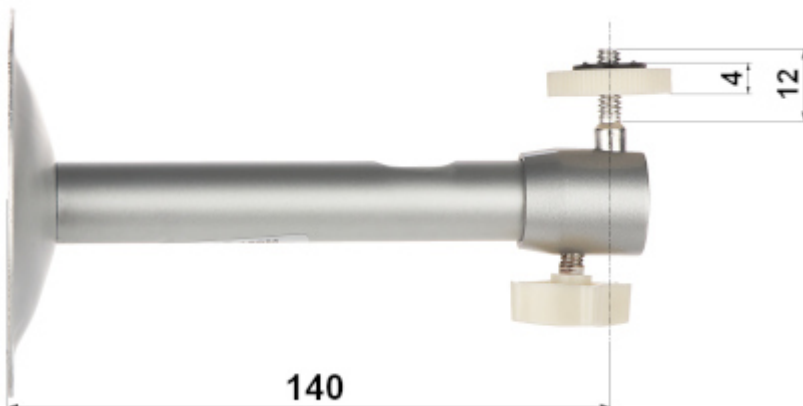

Code: BR-180M

CAMERA BRACKET **BR-180M**

Net: 8.30 PLN Gross: 8.30 PLN

For outdoor use.

SPECIFICATION

Material:	Metal + Plastic
Color:	Silver
Distance from mounting surface:	135 mm
Weight:	0.08 kg
Dimensions:	Ø 90 x 155 mm
Guarantee:	2 years

PRESENTATION

Bracket dimensions:

DELTA-OPTI Monika Matysiak; <https://www.delta.poznan.pl>
POL; 60-713 Poznań; Graniczna 10
e-mail: delta-opti@delta.poznan.pl; tel: +(48) 61 864 69 60

PACKAGE

Dimensions (L x W x H): 0x0x0 mm	Gross Weight: 0 kg
----------------------------------	--------------------