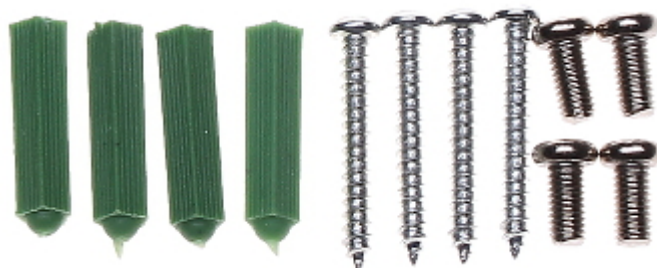

PACKAGE

Dimensions (L x W x H): 0x0x0 mm	Gross Weight: 0 kg