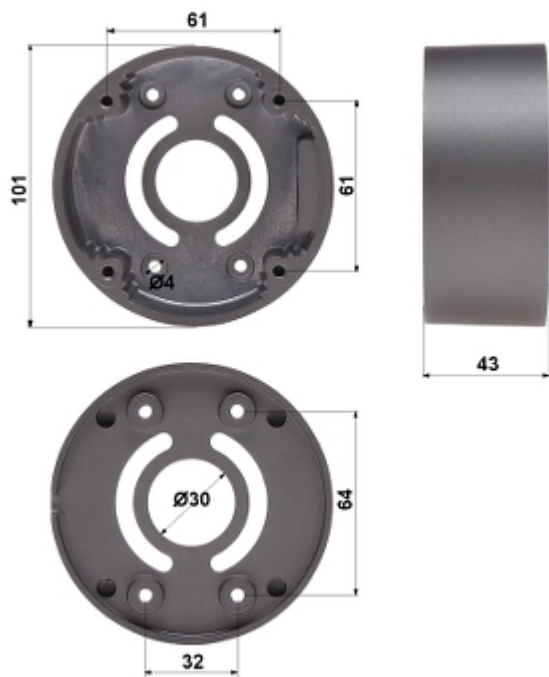

## CAMERA BRACKET **BD-AP10**

Net: 7.20 EUR Gross: 7.20 EUR

Perfect to hide connectors and cables inside of it.

### SPECIFICATION

Material:	Metal
Color:	Dark graphite
Distance from mounting surface:	43 mm
Weight:	0.22 kg
Dimensions:	Ø 101 x 43 mm
Guarantee:	2 years

### PRESENTATION

Bracket with mounted camera:

Bracket dimensions:

DELTA-OPTI Monika Matysiak; <https://www.delta.poznan.pl>  
POL; 60-713 Poznań; Graniczna 10  
e-mail: delta-opti@delta.poznan.pl; tel: +(48) 61 864 69 60