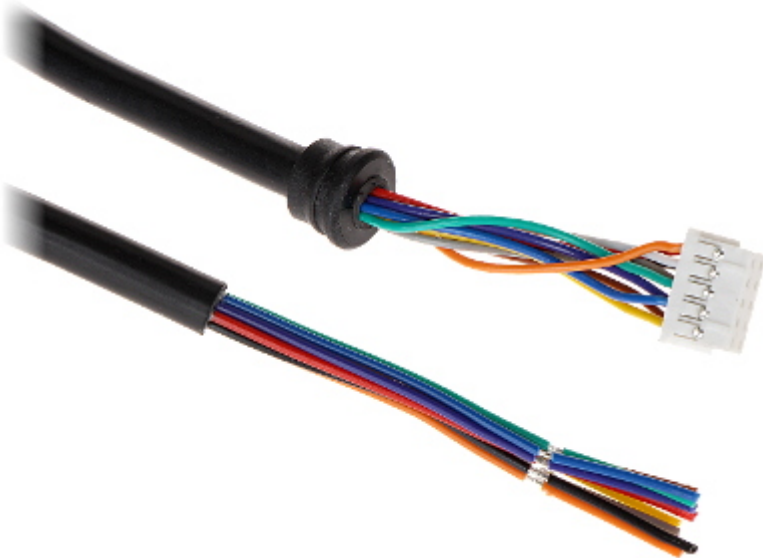

Code: DS-K1101M

PROXIMITY READER **DS-K1101M** Hikvision

Net: **186.00 PLN** Gross: **186.00 PLN**

Outdoor proximity cards and key-fobs reader.

SPECIFICATION

Cards support:	13.56 MHz S50
Reading distance of prox-keys:	max. 5 cm
Autonomous operation:	—
Keyboard built-in:	—
Doorbell button:	—
Communication:	RS-485, Wiegand 34/26
Tamper output:	✓
Power supply:	12 V DC
Maximal current consumption:	500 mA
Main features:	<ul style="list-style-type: none">• Watchdog built-in• LED indication• Buzzer• Installation in dedicated flush-mounted boxes DS-KAB118
Operation temp:	-20 °C ... 65 °C
Permissible relative humidity:	10 ... 90 % (non-condensing)
"Index of Protection":	IP64
Housing:	Plastic, Waterproof
Color:	Black
Weight:	0.12 kg

PRESENTATION

Front panel view:

Mounting side view:

On the body, under the cover there are placed configuration switches:

Connectors:

Connectors description:

WIRE COLOR	SIGNAL
ORANGE	ERR
WHITE	W1
GREEN	W0
BLUE	485B
YELLOW	485A
RED	12V
BLACK	GND
GREY	TAMPER
PURPLE	BEEP
BROWN	OK