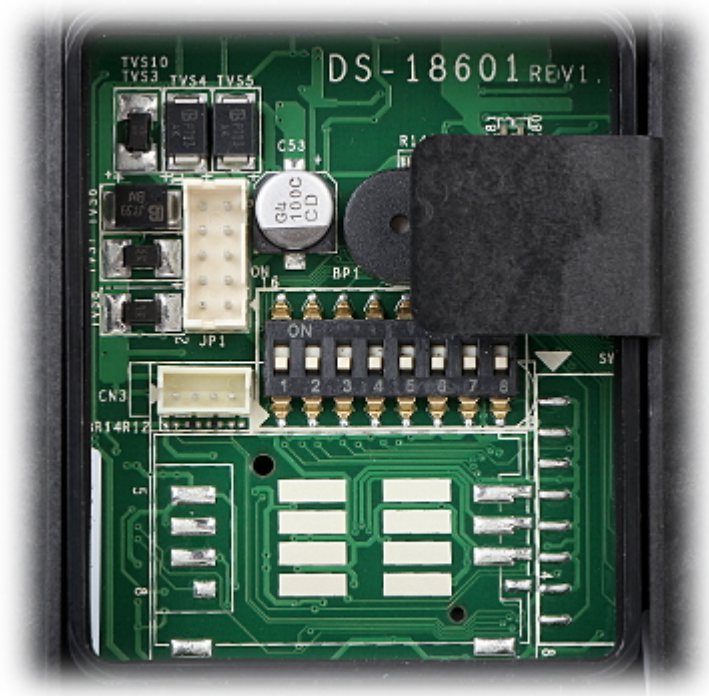

Code: DS-K1101M

PROXIMITY READER **DS-K1101M** Hikvision

Net: **186.00 PLN** Gross: **186.00 PLN**

Outdoor proximity cards and key-fobs reader.

SPECIFICATION

Cards support:	13.56 MHz S50
Reading distance of prox-keys:	max. 5 cm
Autonomous operation:	—
Keyboard built-in:	—
Doorbell button:	—
Communication:	RS-485, Wiegand 34/26
Tamper output:	✓
Power supply:	12 V DC
Maximal current consumption:	500 mA
Main features:	<ul style="list-style-type: none">• Watchdog built-in• LED indication• Buzzer• Installation in dedicated flush-mounted boxes DS-KAB118
Operation temp:	-20 °C ... 65 °C
Permissible relative humidity:	10 ... 90 % (non-condensing)
"Index of Protection":	IP64
Housing:	Plastic, Waterproof
Color:	Black
Weight:	0.12 kg

PRESENTATION

Front panel view:

Mounting side view:

On the body, under the cover there are placed configuration switches:

Connectors:

Connectors description:

WIRE COLOR	SIGNAL
ORANGE	ERR
WHITE	W1
GREEN	W0
BLUE	485B
YELLOW	485A
RED	12V
BLACK	GND
GREY	TAMPER
PURPLE	BEEP
BROWN	OK