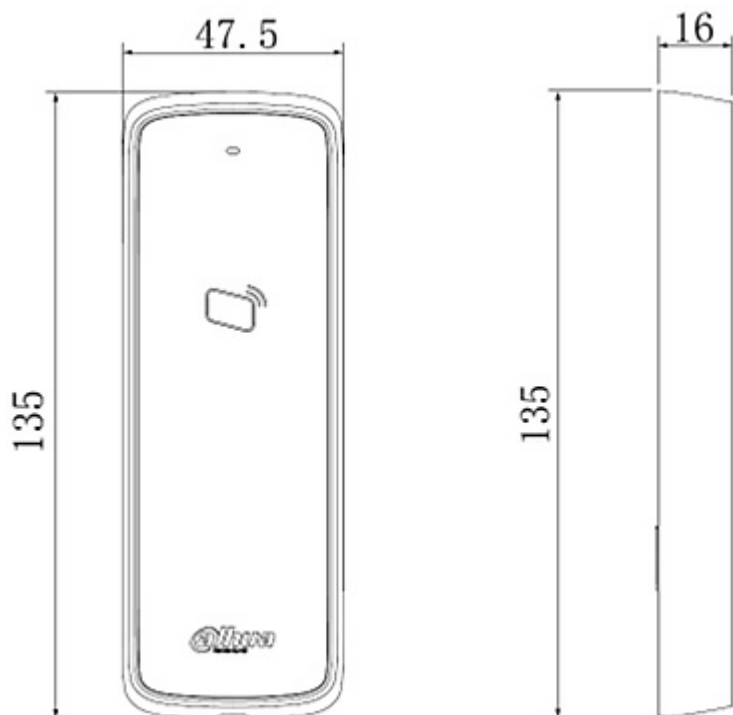

Front panel view:

Mounting side view:

Connectors:

Dimensions:

In the kit:

PACKAGE

Dimensions (L x W x H): 0x0x0 mm	Gross Weight: 0 kg
----------------------------------	--------------------