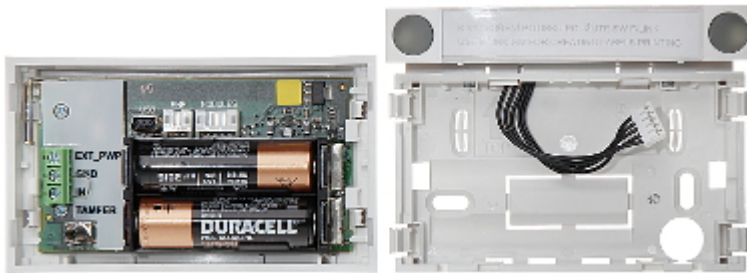

Internal view:

Mounting side view: