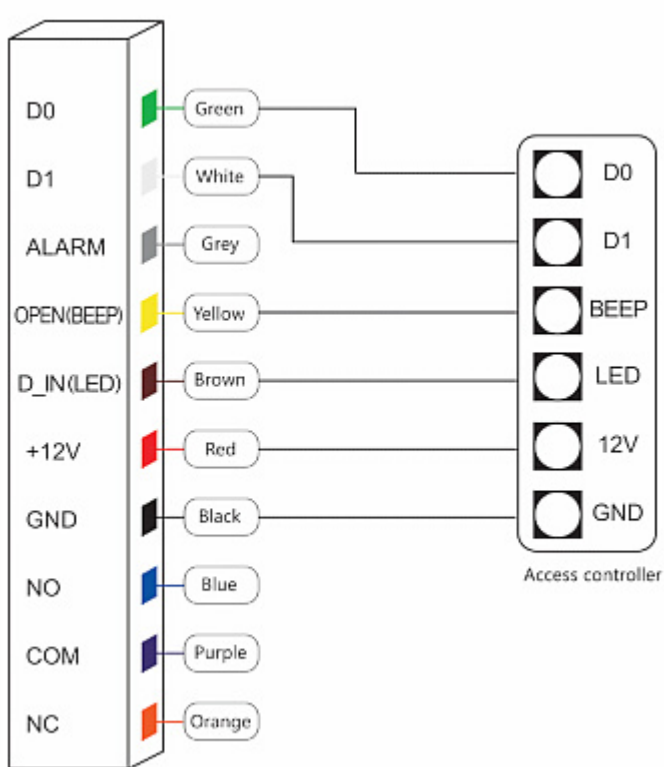

ATTENTION! It can be used outdoors, but under a roof.

SPECIFICATION

Cards support:	Unique EM 125kHz
Reading distance of prox-keys:	max. 5 cm
Autonomous operation:	✓
Keyboard built-in:	✓
Doorbell button:	—
Tamper output:	—
Power supply:	12 V ... 24 V DC ± 10%
Maximal current consumption:	60 mA
Mobile phones support:	It is possible to operate via the Wi-Fi network from the mobile application on the iOS, Android systems : <ul style="list-style-type: none">• Android: Free application eWeLink• iOS (iPhone): Free application eWeLink
Main features:	<ul style="list-style-type: none">• Control of touch-sensitive buttons,• 10 000 indexed users,• 300 indexed fingerprints• Opening by card, PIN or fingerprint ,• The ability to open with the application for smartphones - Wi-Fi Module,• Wiegand interface 26 bit• White backlight• Support for door contact and exit button• NO/NC output• Possible connection of the external ATLO-R series reader (read in/out door control)
Operation temp:	-40 °C ... 60 °C

DELTA-OPTI Monika Matysiak; <https://www.delta.poznan.pl>
POL; 60-713 Poznań; Graniczna 10
e-mail: delta-opti@delta.poznan.pl; tel: +(48) 61 864 69 60

Permissible relative humidity:	10 ... 90 % (non-condensing)
Housing:	High quality stainless steel + Tempered glass
Color:	Silver + Black
"Index of Protection":	IP68
Vandal-proof:	✓
Weight:	0.46 kg
Dimensions:	70 x 140 x 24 mm
Manufacturer / Brand:	ATLO
Guarantee:	3 years

PRESENTATION

Front panel view:

Rear view:

Connectors description:

Connection diagram:

In the kit:

OUR OPINIONS

- o Aesthetic and solid construction.