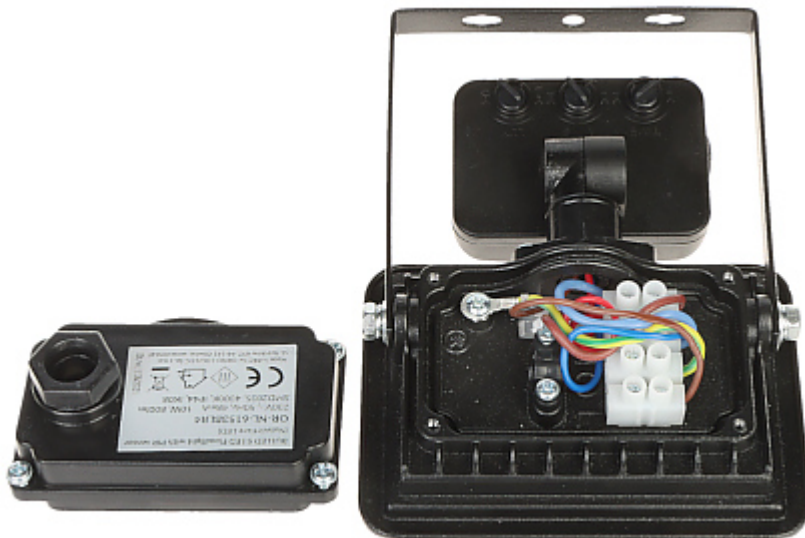

Code: AD-NL-6153BLR4

LED FLOODLIGHT WITH MOTION SENSOR AD-NL-6153BLR4 ADVITI

Net: 41.96 PLN Gross: 41.96 PLN

Illuminator can be used indoors and outdoors. Incomparably greater lifetime of the LEDs compared to traditional halogen bulb provides cheap and reliable operation.

The use of multiple LEDs provides a better heat dissipation, and the longer lifetime of the reflector and allows for uniform light output.

The device meets the IP65 tightness class.

SPECIFICATION

Luminous flux:	800 lm
Light color:	Neutral, 4000 K
Twilight switch:	✓
Power supply:	230 V AC
Nominal power:	10 W
CRI:	> 80
Main features:	<ul style="list-style-type: none">• LED SMD diodes• LED lifetime 25 000 h• Solid workmanship• PIR detector - Built-in, Range : 4 ... 8 m, Detection angle : 120 °• Sensitivity adjustment of the twilight sensor and PIR• Lighting time adjustment : 10 ... 600 s• IK rating : IK08
Housing:	Aluminum
"Index of Protection":	IP65
Operation temp:	-20 °C ... 40 °C
Weight:	0.22 kg
Dimensions:	105 x 127 x 75 mm
Manufacturer / Brand:	ORNO / ADVITI
Guarantee:	2 years

Device connectors:

PACKAGE

Dimensions (L x W x H): 0x0x0 mm	Gross Weight: 0 kg
----------------------------------	--------------------