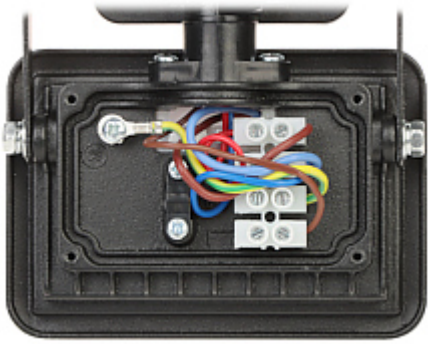

Code: AD-NL-6153BLR4

LED FLOODLIGHT WITH MOTION SENSOR AD-NL-6153BLR4 ADVITI

Net: 41.96 PLN Gross: 41.96 PLN

Illuminator can be used indoors and outdoors. Incomparably greater lifetime of the LEDs compared to traditional halogen bulb provides cheap and reliable operation.

The use of multiple LEDs provides a better heat dissipation, and the longer lifetime of the reflector and allows for uniform light output.

The device meets the IP65 tightness class.

SPECIFICATION

Luminous flux:	800 lm
Light color:	Neutral, 4000 K
Twilight switch:	✓
Power supply:	230 V AC
Nominal power:	10 W
CRI:	> 80
Main features:	<ul style="list-style-type: none">• LED SMD diodes• LED lifetime 25 000 h• Solid workmanship• PIR detector - Built-in, Range : 4 ... 8 m, Detection angle : 120 °• Sensitivity adjustment of the twilight sensor and PIR• Lighting time adjustment : 10 ... 600 s• IK rating : IK08
Housing:	Aluminum
"Index of Protection":	IP65
Operation temp:	-20 °C ... 40 °C
Weight:	0.22 kg
Dimensions:	105 x 127 x 75 mm
Manufacturer / Brand:	ORNO / ADVITI
Guarantee:	2 years

Device connectors:

PACKAGE

Dimensions (L x W x H): 0x0x0 mm	Gross Weight: 0 kg
----------------------------------	--------------------