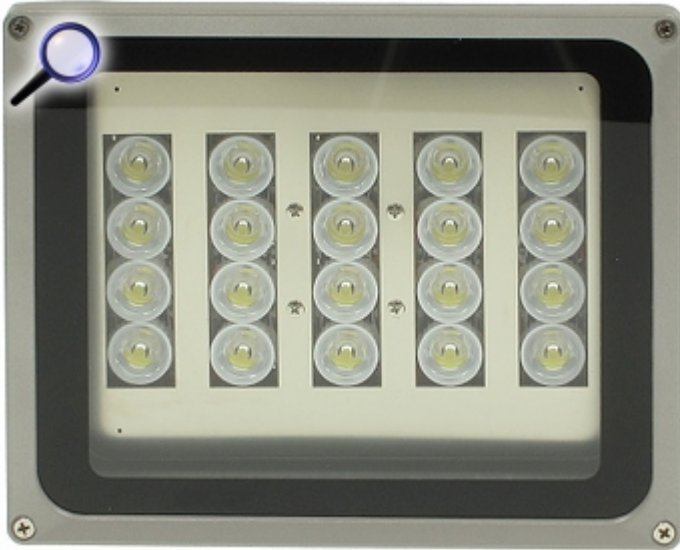

Code: LED-120/30HV-12

## LED FLOODLIGHT **LED-120/30HV-12**

Net: 50.00 PLN Gross: 50.00 PLN

The white light LED illuminator with twilight switch. It features low power consumption in comparison with halogen light illuminator. Incomparably greater lifetime of the LEDs compared to traditional halogen bulb provides cheap and reliable operation.

### SPECIFICATION

Range:	120 m
Illumination angle:	30 °
Housing:	Aluminum
Twilight switch:	✓
Power supply:	12 V DC / 2.3 A
"Index of Protection":	IP65
Operation temp:	-40 °C ... 50 °C
Weight:	1.89 kg
Dimensions:	225 x 185 x 128 mm
Guarantee:	2 years

### PRESENTATION

Front view:

Rear view (twilight sensor visible):

Test of the LED illuminator with PH-600/ICR camera: