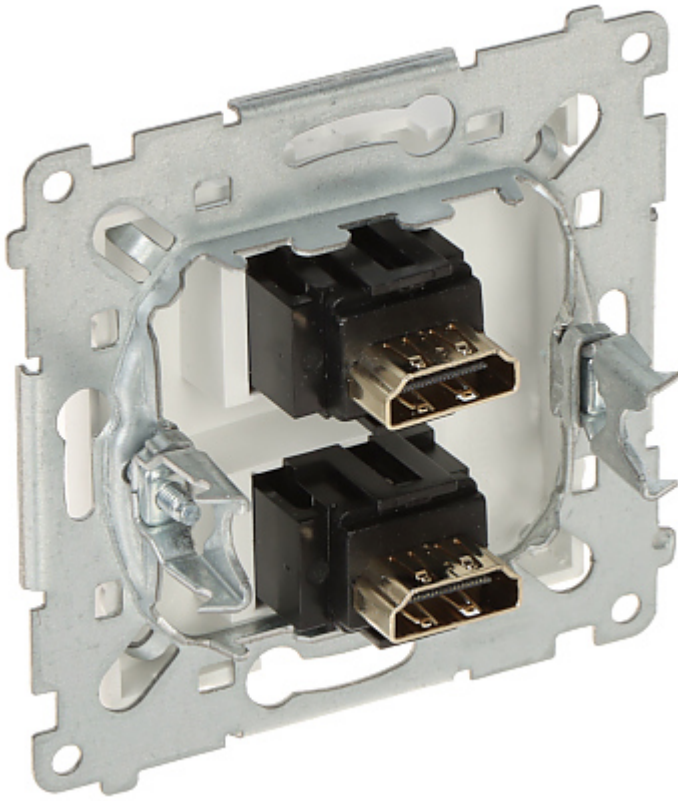

PACKAGE

Dimensions (L x W x H): 0x0x0 mm	Gross Weight: 0 kg