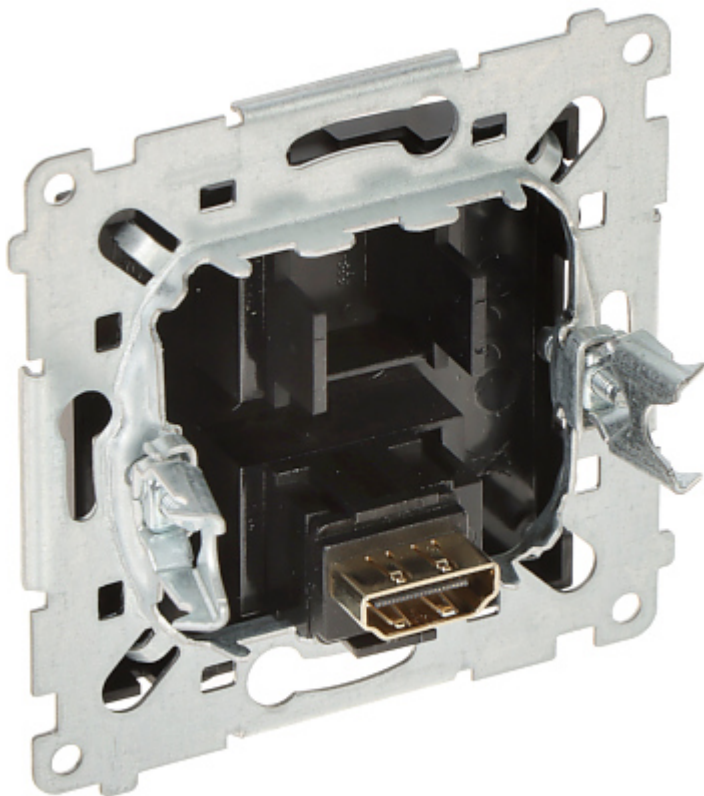

PACKAGE

Dimensions (L x W x H): 0x0x0 mm	Gross Weight: 0 kg