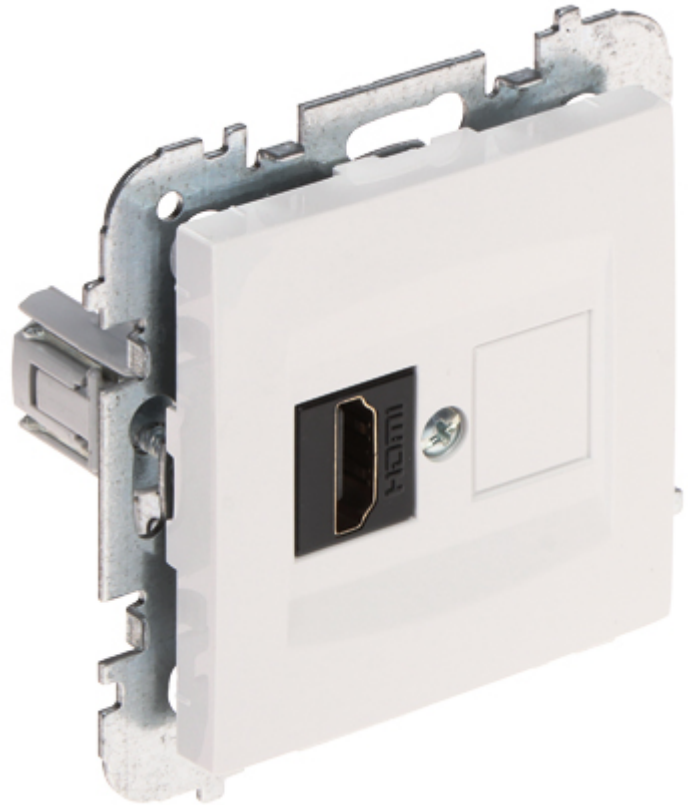

Code: SANTRA/4191-10/EPN

HDMI SINGLE SOCKET **SANTRA/4191-10/EPN** Elektro-Plast

Net: **72.93 PLN** Gross: **72.93 PLN**

Single HDMI surface outlet compatible with flush mounting box.

SPECIFICATION

Mount:	Flush-mounted, Claw or screw mounting
Sockets type:	1 pcs HDMI
Connector:	1 pcs HDMI socket
Application:	Santra product series
Main features:	<ul style="list-style-type: none">• Compliance with PN-EN-60669-1:2018-04 standard• "Index of Protection" : IP20
Housing:	Plastic (ABS)
Color:	White
Weight:	0.056 kg
Dimensions:	75 x 75 x 39 mm
Manufacturer / Brand:	Elektro-Plast Nasielsk
Guarantee:	7 years