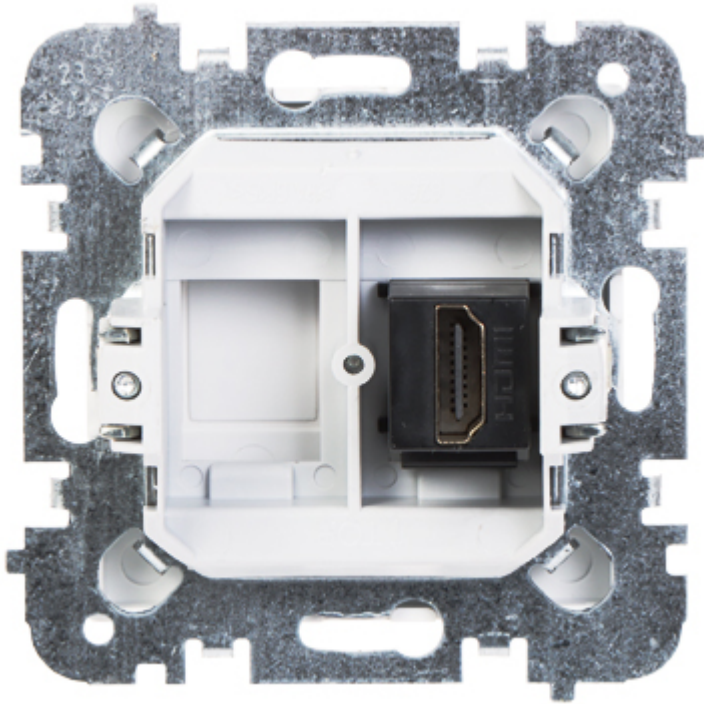

PACKAGE

Dimensions (L x W x H): 0x0x0 mm	Gross Weight: 0 kg