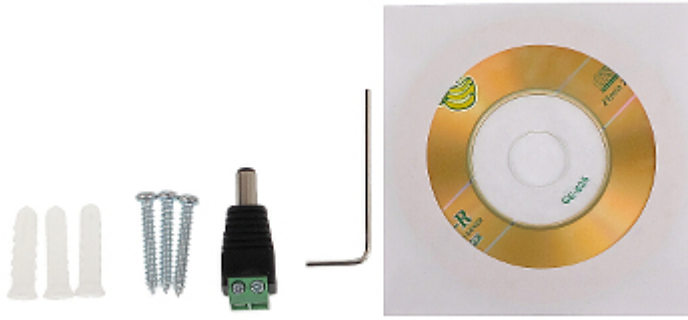

DELTA-OPTI Monika Matysiak; <https://www.delta.poznan.pl>
POL; 60-713 Poznań; Graniczna 10
e-mail: delta-opti@delta.poznan.pl; tel: +(48) 61 864 69 60

Web browser access ports:	80, 554, 1935 - Firmware V1.0, V1.1 80, 5050, 5051, 5052 - Firmware V4.0 - V4.3
PC client access ports:	5050, 5051, 5052
Mobile client access ports:	5053
Port ONVIF:	80 - Firmware V1.0, V1.1 8000 - Firmware V4.0 - V4.3
RTSP URL:	rtsp://ip_address:554/ch01.264 - Main stream rtsp://ip_address:554/ch01_sub.264 - Sub stream
Main features:	<ul style="list-style-type: none"> • ICR - Movable InfraRed filter • Possibility to change the resolution, quality and bit rate • Motion Detection • Privacy zones • Configurable: brightness, contrast, saturation • Sharpness - sharper image outlines • Mirror - Mirror image • Day/night mode
Power supply:	12 V DC / 350 mA
Housing:	Metal
Color:	White
"Index of Protection":	IP66
Operation temp:	-10 °C ... 55 °C
Weight:	0.39 kg
Dimensions:	Ø 65 x 168 mm
Supported languages:	English, Polish
Manufacturer / Brand:	GEMINI
Guarantee:	2 years

PRESENTATION

Front view:

Side view:

Bracket dimensions:

See how you can power the camera in PoE standard:

1. SWITCH PoE
 2. POE-802.3AF/C
 3. IP Camera
 4. Ethernet
 5. Ethernet + PoE
- In the kit:

OUR OPINIONS