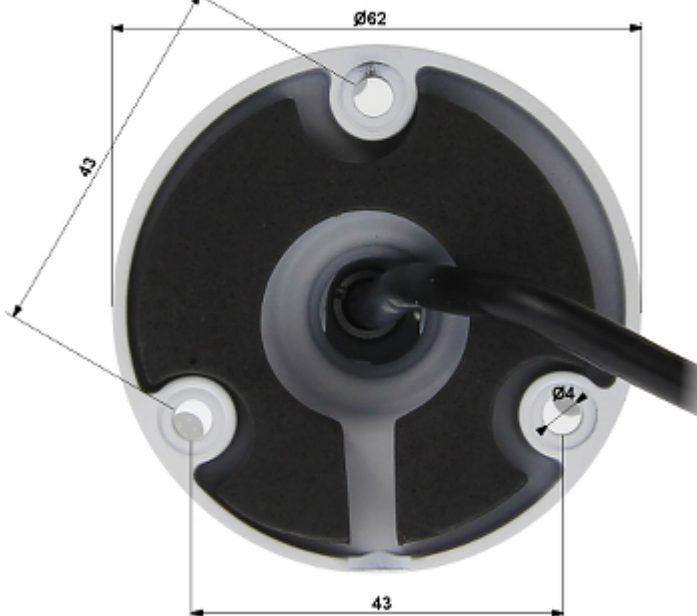

DELTA-OPTI Monika Matysiak; <https://www.delta.poznan.pl>
POL; 60-713 Poznań; Graniczna 10
e-mail: delta-opti@delta.poznan.pl; tel: +(48) 61 864 69 60

Web browser access ports:	80, 554, 1935 - Firmware V1.0, V1.1 80, 5050, 5051, 5052 - Firmware V4.0 - V4.3
PC client access ports:	5050, 5051, 5052
Mobile client access ports:	5053
Port ONVIF:	80 - Firmware V1.0, V1.1 8000 - Firmware V4.0 - V4.3
RTSP URL:	rtsp://ip_address:554/ch01.264 - Main stream rtsp://ip_address:554/ch01_sub.264 - Sub stream
Main features:	<ul style="list-style-type: none"> • ICR - Movable InfraRed filter • Possibility to change the resolution, quality and bit rate • Motion Detection • Privacy zones • Configurable: brightness, contrast, saturation • Sharpness - sharper image outlines • Mirror - Mirror image • Day/night mode
Power supply:	12 V DC / 350 mA
Housing:	Metal
Color:	White
"Index of Protection":	IP66
Operation temp:	-10 °C ... 55 °C
Weight:	0.39 kg
Dimensions:	Ø 65 x 168 mm
Supported languages:	English, Polish
Manufacturer / Brand:	GEMINI
Guarantee:	2 years

PRESENTATION

Front view:

Side view:

Bracket dimensions:

See how you can power the camera in PoE standard:

1. SWITCH PoE
 2. POE-802.3AF/C
 3. IP Camera
 4. Ethernet
 5. Ethernet + PoE
- In the kit:

OUR OPINIONS

- The DNR function reducing the image noise is not implemented in the camera.

PACKAGE

Dimensions (L x W x H): 0x0x0 mm	Gross Weight: 0 kg
----------------------------------	--------------------