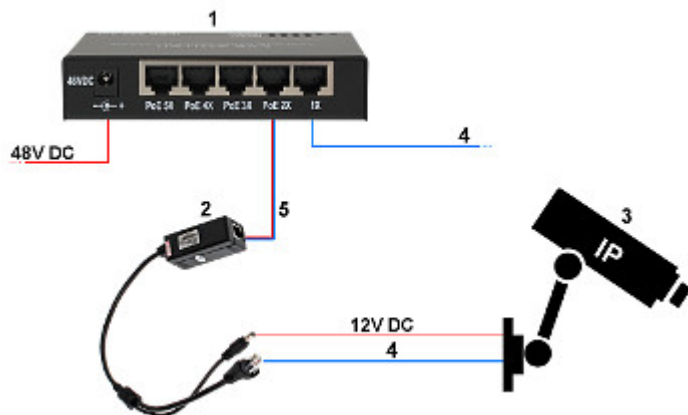

DELTA-OPTI Monika Matysiak; <https://www.delta.poznan.pl>
POL; 60-713 Poznań; Graniczna 10
e-mail: delta-opti@delta.poznan.pl; tel: +(48) 61 864 69 60

Web browser access ports:	80, 554, 1935 - Firmware V1.0, V1.1 80, 5050, 5051, 5052 - Firmware V4.0 - V4.3
PC client access ports:	5050, 5051, 5052
Mobile client access ports:	5053
Port ONVIF:	80 - Firmware V1.0, V1.1 8000 - Firmware V4.0 - V4.3
RTSP URL:	rtsp://ip_address:554/ch01.264 - Main stream rtsp://ip_address:554/ch01_sub.264 - Sub stream
Main features:	<ul style="list-style-type: none"> • ICR - Movable InfraRed filter • Possibility to change the resolution, quality and bit rate • Motion Detection • Privacy zones • Configurable: brightness, contrast, saturation • Sharpness - sharper image outlines • Mirror - Mirror image • Day/night mode
Power supply:	12 V DC / 350 mA
Housing:	Metal
Color:	White
"Index of Protection":	IP66
Operation temp:	-10 °C ... 55 °C
Weight:	0.39 kg
Dimensions:	Ø 65 x 168 mm
Supported languages:	English, Polish
Manufacturer / Brand:	GEMINI
Guarantee:	2 years

PRESENTATION

Front view:

Side view:

Bracket dimensions:

See how you can power the camera in PoE standard:

1. SWITCH PoE
 2. POE-802.3AF/C
 3. IP Camera
 4. Ethernet
 5. Ethernet + PoE
- In the kit:

OUR OPINIONS

- The DNR function reducing the image noise is not implemented in the camera.

PACKAGE

Dimensions (L x W x H): 0x0x0 mm	Gross Weight: 0 kg
----------------------------------	--------------------