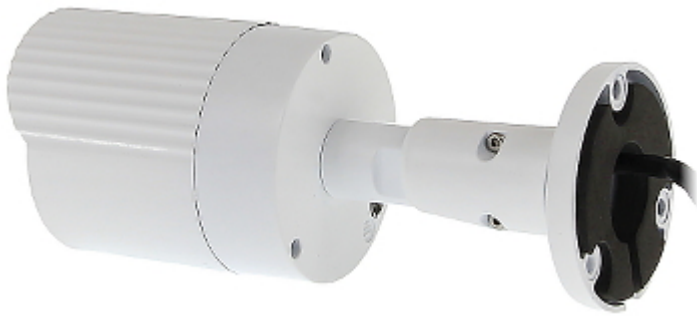

Bracket dimensions: