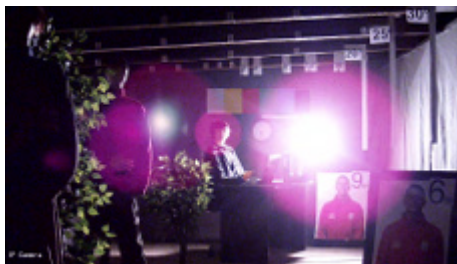

OUR TESTS

Camera image at artificial illumination (about 30Lux):

Camera image at night conditions with internal built-in IR illuminator on:

Camera image at direct strong light opposite to camera:

DELTA-OPTI Monika Matysiak; <https://www.delta.poznan.pl>
 POL; 60-713 Poznań; Graniczna 10
 e-mail: delta-opti@delta.poznan.pl; tel: +(48) 61 864 69 60