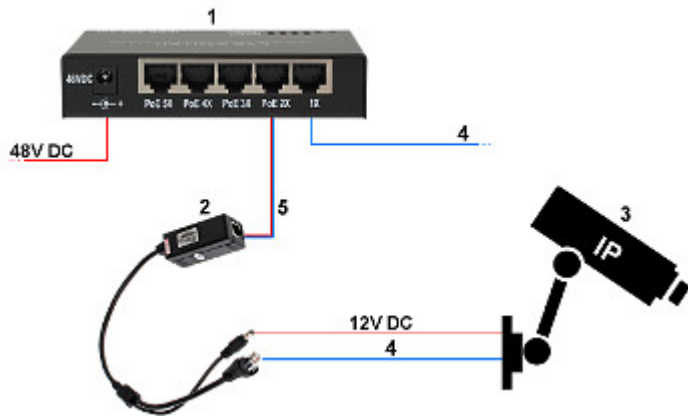

DELTA-OPTI Monika Matysiak; <https://www.delta.poznan.pl>
POL; 60-713 Poznań; Graniczna 10
e-mail: delta-opti@delta.poznan.pl; tel: +(48) 61 864 69 60

Mobile phones support:	Available applications for mobile systems: iPhone, Android, Windows Mobile, Blackberry, Symbian - mobile port 6666
Main features:	<ul style="list-style-type: none"> • ICR - Movable InfraRed filter • Possibility to change the resolution, quality and bit rate • Motion Detection • Privacy zones • Configurable: brightness, contrast, saturation • Sharpness - sharper image outlines • Mirror - Mirror image • Day/Night mode - configurable
Power supply:	12 V DC / 640 mA
Housing:	Compact, Metal
Color:	White
"Index of Protection":	IP66
Operation temp:	-20 °C ... 55 °C
Weight:	0.84 kg
Dimensions:	267 x 93 x 85 mm
Supported languages:	English
Manufacturer / Brand:	APTI
Guarantee:	2 years

PRESENTATION

Bottom view:

Mounting side view:

Bracket dimensions:

See how you can power the camera in PoE standard:

1. SWITCH PoE
 2. POE-802.3AF/C
 3. IP Camera
 4. Ethernet
 5. Ethernet + PoE
- In the kit:

OUR TESTS

Camera image at artificial illumination (about 30Lux):

Camera image at night conditions with internal built-in IR illuminator on:

Camera image at direct strong light opposite to camera:

DELTA-OPTI Monika Matysiak; <https://www.delta.poznan.pl>
 POL; 60-713 Poznań; Graniczna 10
 e-mail: delta-opti@delta.poznan.pl; tel: +(48) 61 864 69 60