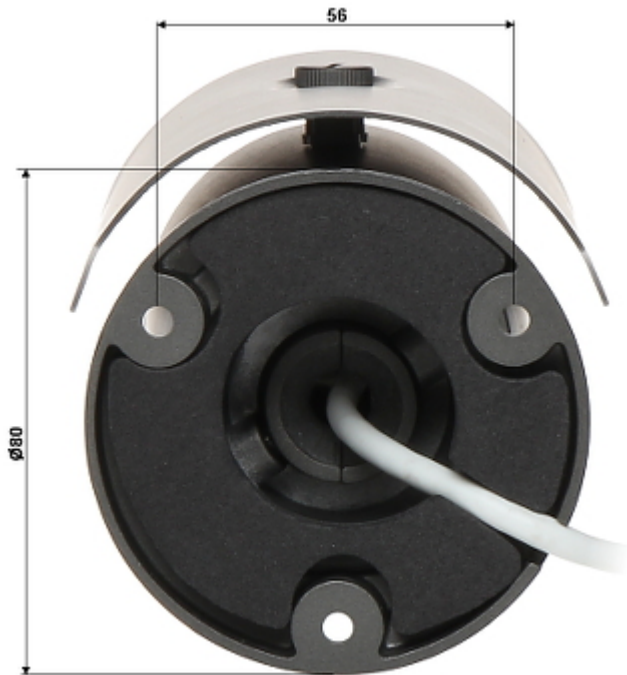

Mobile phones support:	Port no.: 80 or access by a cloud (P2P) <ul style="list-style-type: none"> • Android: Free application FREEIP • iOS (iPhone): Free application FREEIP
Default admin user / password:	admin / admin
Default IP address:	192.168.1.168
Web browser access ports:	80
PC client access ports:	80
Mobile client access ports:	80
Port ONVIF:	80
RTSP URL:	rtsp://user:password@ip_address:80/0 - Main stream rtsp://user:password@ip_address:80/1 - Sub stream
Main features:	<ul style="list-style-type: none"> • ICR - Movable InfraRed filter • ISO+ - improve image quality when working at night conditions with active IR illuminator • 3D-DNR - Digital Noise Reduction • WDR - Wide Dynamic Range • Motion Detection • Privacy zones • Configurable: brightness, contrast, saturation • Sharpness - sharper image outlines • Mirror - Mirror image • Day/night mode
Power supply:	12 V DC / 540 mA
Housing:	Compact, Metal
Color:	Graphite
"Index of Protection":	IP66
Operation temp:	-20 °C ... 55 °C
Weight:	0.7 kg
Dimensions:	290 x 97 x 87 mm
Supported languages:	English, Bulgarian, Chinese, French, Spanish, Japanese, Korean, German, Polish, Portuguese, Russian, Turkish, Italian
Manufacturer / Brand:	APTI
Guarantee:	2 years

See how you can power the camera in PoE standard:

1. SWITCH PoE
 2. POE-802.3AF/C
 3. IP Camera
 4. Ethernet
 5. Ethernet + PoE
- In the kit:

OUR TESTS

Camera image at artificial illumination (about 30Lux):