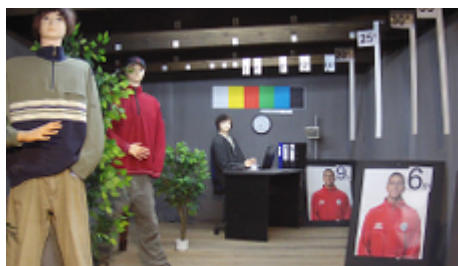

Camera image at night conditions with internal built-in IR illuminator on:

Camera image at direct strong light opposite to camera:

PACKAGE

Dimensions (L x W x H): 0x0x0 mm	Gross Weight: 0 kg
----------------------------------	--------------------