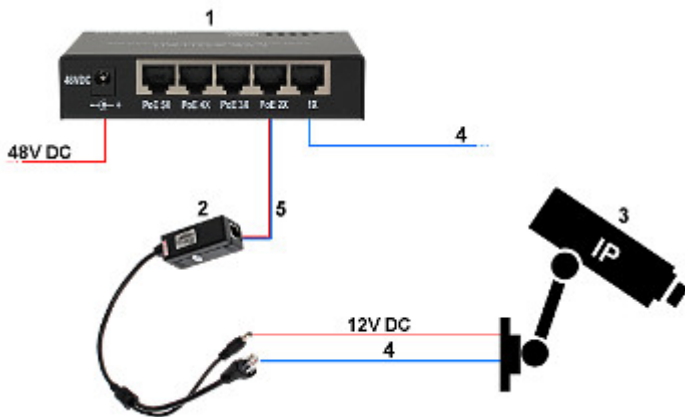

Mobile phones support:	Port no.: 80 or access by a cloud (P2P) <ul style="list-style-type: none"> • Android: Free application FREEIP • iOS (iPhone): Free application FREEIP
Default admin user / password:	admin / admin
Default IP address:	192.168.1.168
Web browser access ports:	80
PC client access ports:	80
Mobile client access ports:	80
Port ONVIF:	80
RTSP URL:	rtsp://user:password@ip_address:80/0 - Main stream rtsp://user:password@ip_address:80/1 - Sub stream
Main features:	<ul style="list-style-type: none"> • ICR - Movable InfraRed filter • ISO+ - improve image quality when working at night conditions with active IR illuminator • 3D-DNR - Digital Noise Reduction • WDR - Wide Dynamic Range • Motion Detection • Privacy zones • Configurable: brightness, contrast, saturation • Sharpness - sharper image outlines • Mirror - Mirror image • Day/night mode
Power supply:	12 V DC / 540 mA
Housing:	Compact, Metal
Color:	Graphite
"Index of Protection":	IP66
Operation temp:	-20 °C ... 55 °C
Weight:	0.7 kg
Dimensions:	290 x 97 x 87 mm
Supported languages:	English, Bulgarian, Chinese, French, Spanish, Japanese, Korean, German, Polish, Portuguese, Russian, Turkish, Italian
Manufacturer / Brand:	APTI
Guarantee:	2 years

See how you can power the camera in PoE standard:

1. SWITCH PoE
 2. POE-802.3AF/C
 3. IP Camera
 4. Ethernet
 5. Ethernet + PoE
- In the kit:

OUR TESTS

Camera image at artificial illumination (about 30Lux):