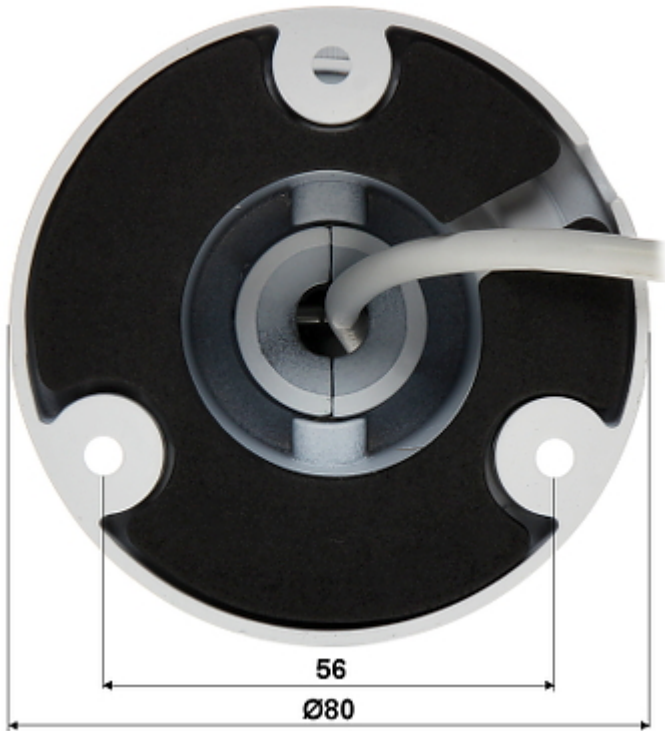

DELTA-OPTI Monika Matysiak; <https://www.delta.poznan.pl>
POL; 60-713 Poznań; Graniczna 10
e-mail: delta-opti@delta.poznan.pl; tel: +(48) 61 864 69 60

ONVIF:	2.4
RS-485 interface:	—
Mobile phones support:	Port no.: 80 or access by a cloud (P2P) <ul style="list-style-type: none"> • Android: Free application FREEIP • iOS (iPhone): Free application FREEIP
Default admin user / password:	admin / admin
Default IP address:	192.168.1.168
Web browser access ports:	80
PC client access ports:	80
Mobile client access ports:	80
Port ONVIF:	80
RTSP URL:	rtsp://user:password@ip_address:80/0 - Main stream rtsp://user:password@ip_address:80/1 - Sub stream
Main features:	<ul style="list-style-type: none"> • ICR - Movable InfraRed filter • ISO+ - improve image quality when working at night conditions with active IR illuminator • 3D-DNR - Digital Noise Reduction • WDR - Wide Dynamic Range • Motion Detection • Privacy zones • Configurable: brightness, contrast, saturation • Sharpness - sharper image outlines • Mirror - Mirror image • Day/night mode
Power supply:	12 V DC / 470 mA
Housing:	Compact, Metal
Color:	White
"Index of Protection":	IP66
Operation temp:	-20 °C ... 55 °C
Weight:	0.72 kg
Dimensions:	270 x 95 x 80 mm
Supported languages:	English, Bulgarian, Chinese, French, Spanish, Dutch, Japanese, Korean, German, Polish, Portuguese, Russian, Turkish, Italian
Manufacturer / Brand:	APTI
Guarantee:	2 years

PRESENTATION

Side view:

Bottom view:

Bracket dimensions:

See how you can power the camera in PoE standard:

- 1. SWITCH PoE
 - 2. POE-802.3AF/C
 - 3. IP Camera
 - 4. Ethernet
 - 5. Ethernet + PoE
- In the kit:

OUR TESTS

Camera image at artificial illumination (about 30Lux):

Camera image at night conditions with internal built-in IR illuminator on:

Camera image at direct strong light opposite to camera:

PACKAGE

Dimensions (L x W x H): 0x0x0 mm	Gross Weight: 0 kg
----------------------------------	--------------------