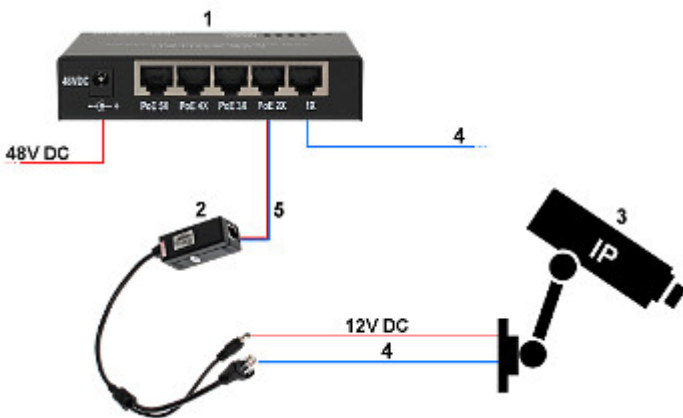

Code: APTI-27C4-2812W

IP CAMERA **APTI-27C4-2812W** - 1080p 2.8 ... 12 mm

Net: **336.00 PLN** Gross: **336.00 PLN**

IP camera with efficient H.264 image compression algorithm for clear and smooth video streaming at maximal resolution of 1080p. Very easy operation by Internet Explorer browser allows the users to convenient and remote support, and also remote management of the camera. Included camera software enables management and integrated monitoring of many network cameras. Its using allows to create large surveillance system. ICR - The movable IR filter allows to perfect colors reproduction in daylight and wide gray-scale with high sharpness of the image at night mode. Camera bracket allows to adjust the camera to any direction, and power cables are hidden inside the bracket.

PRESENTATION

Side view:

Bottom view:

Bracket dimensions:

See how you can power the camera in PoE standard:

- 1. SWITCH PoE
 - 2. POE-802.3AF/C
 - 3. IP Camera
 - 4. Ethernet
 - 5. Ethernet + PoE
- In the kit:

OUR TESTS

Camera image at artificial illumination (about 30Lux):

Camera image at night conditions with internal built-in IR illuminator on:

Camera image at direct strong light opposite to camera:

PACKAGE

Dimensions (L x W x H): 0x0x0 mm	Gross Weight: 0 kg
----------------------------------	--------------------