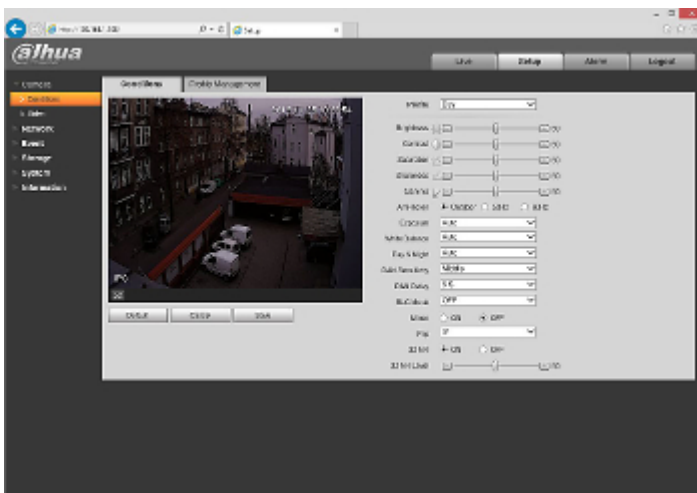

DELTA-OPTI Monika Matysiak; <https://www.delta.poznan.pl>
POL; 60-713 Poznań; Graniczna 10
e-mail: delta-opti@delta.poznan.pl; tel: +(48) 61 864 69 60

Max. number of on-line users:	20
ONVIF:	2.41
Alarm inputs / outputs:	—
Audio:	—
RS-485 interface:	—
Mobile phones support:	Port no.: 37777 or access by a cloud (P2P) <ul style="list-style-type: none"> • Android: Free application DMSS • iOS (iPhone): Free application DMSS There are also paid versions of mobile applications: gDMSS Plus, iDMSS Plus, wDMSS plus
Power supply:	<ul style="list-style-type: none"> • PoE (802.3af), • 12 V DC / 360 mA
Power consumption:	max. 8.5 W
Main features:	<ul style="list-style-type: none"> • Motozoom lens - Controlling from browser, NVR or software • ICR - Movable InfraRed filter • 3D-DNR - Digital Noise Reduction • WDR - Wide Dynamic Range • BLC - configurable Back Light Compensation • HLC - High Light Compensation (spot) • Day/Night mode (color/b&w/auto) • Configurable Privacy Zones
Housing:	Compact, Metal
Color:	White
"Index of Protection":	IP66
Operation temp:	-30 °C ... 50 °C
Weight:	0.602 kg
Dimensions:	213 x 72 x 80 mm
Supported languages:	English, Polish
Manufacturer / Brand:	DAHUA
Guarantee:	3 years

PRESENTATION

Side view:

Camera mounting side view:

In the kit:

Example captures of device interface:

OUR TESTS

Camera image at artificial illumination (about 30Lux):

DELTA-OPTI Monika Matysiak; <https://www.delta.poznan.pl>
POL; 60-713 Poznań; Graniczna 10
e-mail: delta-opti@delta.poznan.pl; tel: +(48) 61 864 69 60

Camera image at night conditions with internal built-in IR illuminator on:

Camera image at direct strong light opposite to camera:

OUR OPINIONS

- The camera is full compatible with DAHUA recorders.
- Motozoom lens.