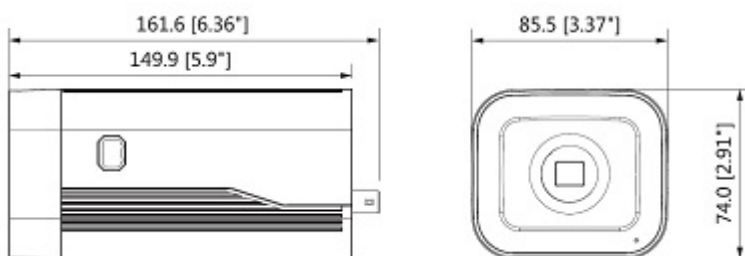

PRESENTATION

Front view:

Side view:

Bottom view:

Rear view:

Dimensions:

See how to initialize DAHUA cameras:

:

PACKAGE

Dimensions (L x W x H): 0x0x0 mm	Gross Weight: 0 kg
----------------------------------	--------------------