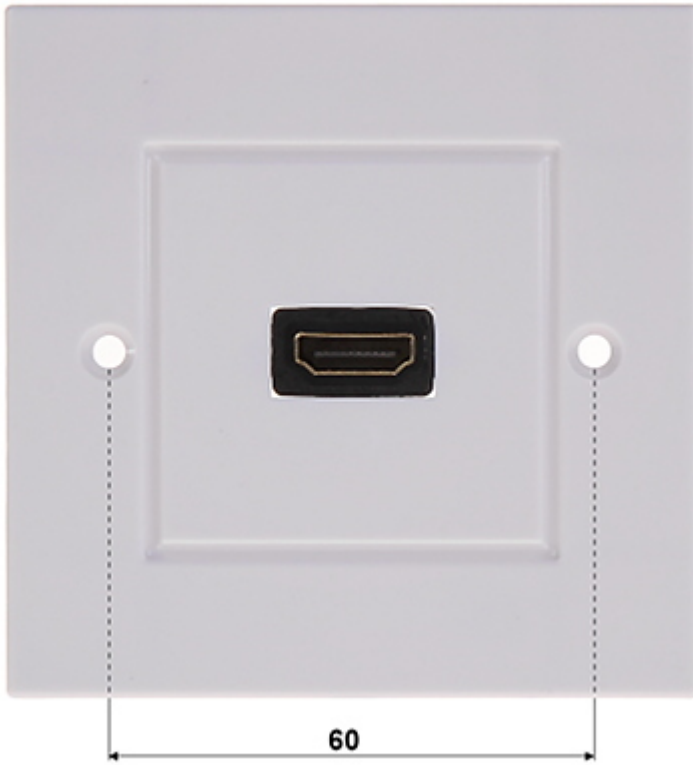

Mounting side view: