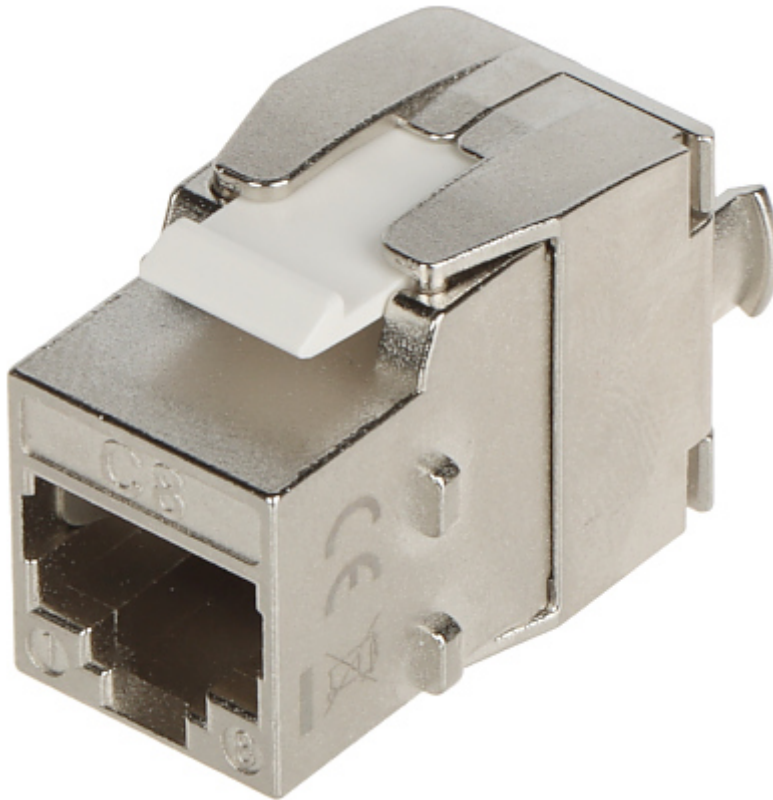

Code: FX-RJ45-8.1

KEYSTONE CONNECTOR **FX-RJ45-8.1** DIGITUS

Net: 52.00 PLN Gross: 52.00 PLN

SPECIFICATION

Connector type:	RJ-45 shielded socket
Color:	Silver
Wire mounting:	KRONE quick-connector - locked
Application:	<ul style="list-style-type: none">• Patch panel Keystone,• STP cat. 8.1
Impedance:	100 Ω
Material:	Metal + Plastic
Main features:	<ul style="list-style-type: none">• Very easy and quick installation without any tools• Corrosion resistance• Keystone assembly standard• The die-cast metal body provides effective shielding and high mechanical resistance• Bandwidth : \leq 2000 MHz,• Supported data rates : 25/40GBase-T,• Supported norms : ISO/IEC 11801-3, PN-EN-50173-1, EIA/TIA 568-C, IEEE 802.3af, IEEE 802.3at, IEEE 802.3bt• PoE, PoE+, 4PPoE compliance• Gold-plated connector prevents the oxidation of contacts• Operation temp : -20 $^{\circ}$C ... 70 $^{\circ}$C
Weight:	0.025 kg
Dimensions:	16.4 x 22 x 34 mm (W x H x D)
Manufacturer / Brand:	DIGITUS
Guarantee:	2 years

PRESENTATION

DELTA-OPTI Monika Matysiak; <https://www.delta.poznan.pl>
POL; 60-713 Poznań; Graniczna 10
e-mail: delta-opti@delta.poznan.pl; tel: +(48) 61 864 69 60

Cable mounting side view:

A view inside the connector:

In the kit:

PACKAGE

Dimensions (L x W x H): 0x0x0 mm	Gross Weight: 0 kg
----------------------------------	--------------------