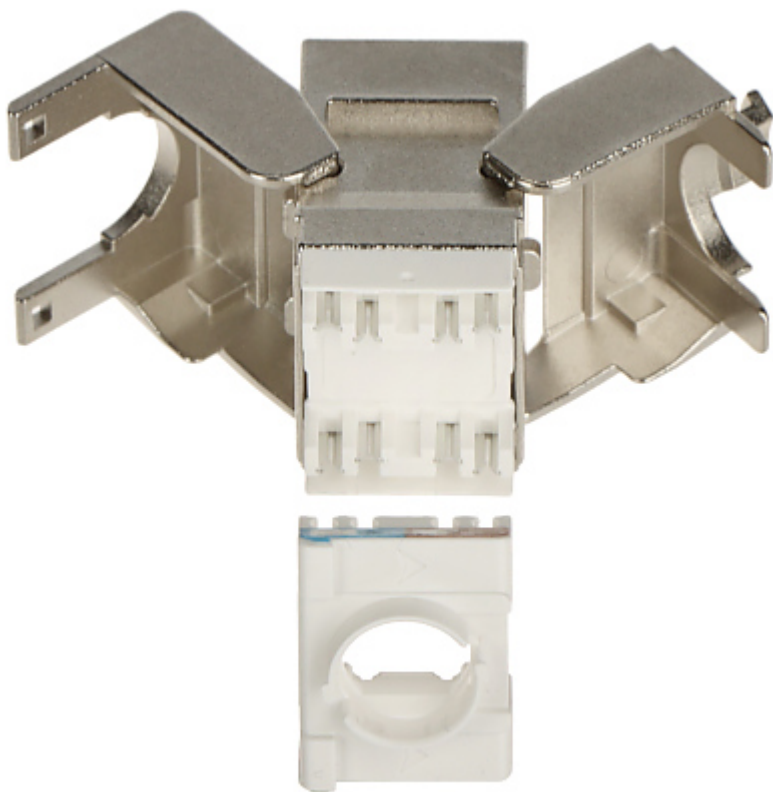

Code: FX-RJ45-8.1

KEYSTONE CONNECTOR **FX-RJ45-8.1** DIGITUS

Net: 52.00 PLN Gross: 52.00 PLN

SPECIFICATION

Connector type:	RJ-45 shielded socket
Color:	Silver
Wire mounting:	KRONE quick-connector - locked
Application:	<ul style="list-style-type: none">• Patch panel Keystone,• STP cat. 8.1
Impedance:	100 Ω
Material:	Metal + Plastic
Main features:	<ul style="list-style-type: none">• Very easy and quick installation without any tools• Corrosion resistance• Keystone assembly standard• The die-cast metal body provides effective shielding and high mechanical resistance• Bandwidth : \leq 2000 MHz,• Supported data rates : 25/40GBase-T,• Supported norms : ISO/IEC 11801-3, PN-EN-50173-1, EIA/TIA 568-C, IEEE 802.3af, IEEE 802.3at, IEEE 802.3bt• PoE, PoE+, 4PPoE compliance• Gold-plated connector prevents the oxidation of contacts• Operation temp : -20 $^{\circ}$C ... 70 $^{\circ}$C
Weight:	0.025 kg
Dimensions:	16.4 x 22 x 34 mm (W x H x D)
Manufacturer / Brand:	DIGITUS
Guarantee:	2 years

PRESENTATION

DELTA-OPTI Monika Matysiak; <https://www.delta.poznan.pl>
POL; 60-713 Poznań; Graniczna 10
e-mail: delta-opti@delta.poznan.pl; tel: +(48) 61 864 69 60

Cable mounting side view:

A view inside the connector:

In the kit:

PACKAGE

Dimensions (L x W x H): 0x0x0 mm	Gross Weight: 0 kg
----------------------------------	--------------------