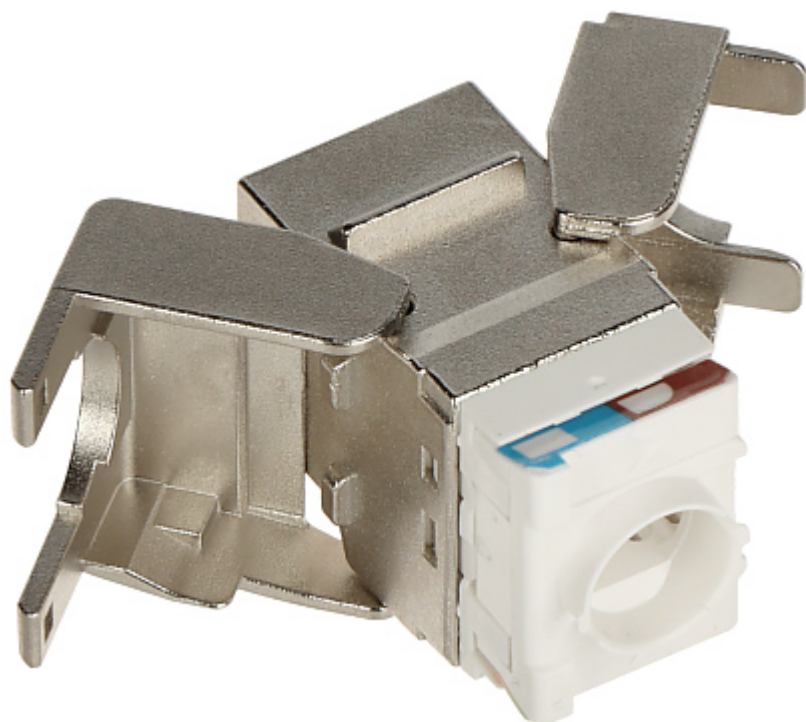

Code: FX-RJ45-8.1

KEYSTONE CONNECTOR **FX-RJ45-8.1** DIGITUS

Net: 52.00 PLN Gross: 52.00 PLN

SPECIFICATION

Connector type:	RJ-45 shielded socket
Color:	Silver
Wire mounting:	KRONE quick-connector - locked
Application:	<ul style="list-style-type: none">• Patch panel Keystone,• STP cat. 8.1
Impedance:	100 Ω
Material:	Metal + Plastic
Main features:	<ul style="list-style-type: none">• Very easy and quick installation without any tools• Corrosion resistance• Keystone assembly standard• The die-cast metal body provides effective shielding and high mechanical resistance• Bandwidth : \leq 2000 MHz,• Supported data rates : 25/40GBase-T,• Supported norms : ISO/IEC 11801-3, PN-EN-50173-1, EIA/TIA 568-C, IEEE 802.3af, IEEE 802.3at, IEEE 802.3bt• PoE, PoE+, 4PPoE compliance• Gold-plated connector prevents the oxidation of contacts• Operation temp : -20 $^{\circ}$C ... 70 $^{\circ}$C
Weight:	0.025 kg
Dimensions:	16.4 x 22 x 34 mm (W x H x D)
Manufacturer / Brand:	DIGITUS
Guarantee:	2 years

In the kit:

PACKAGE

Dimensions (L x W x H): 0x0x0 mm	Gross Weight: 0 kg
----------------------------------	--------------------