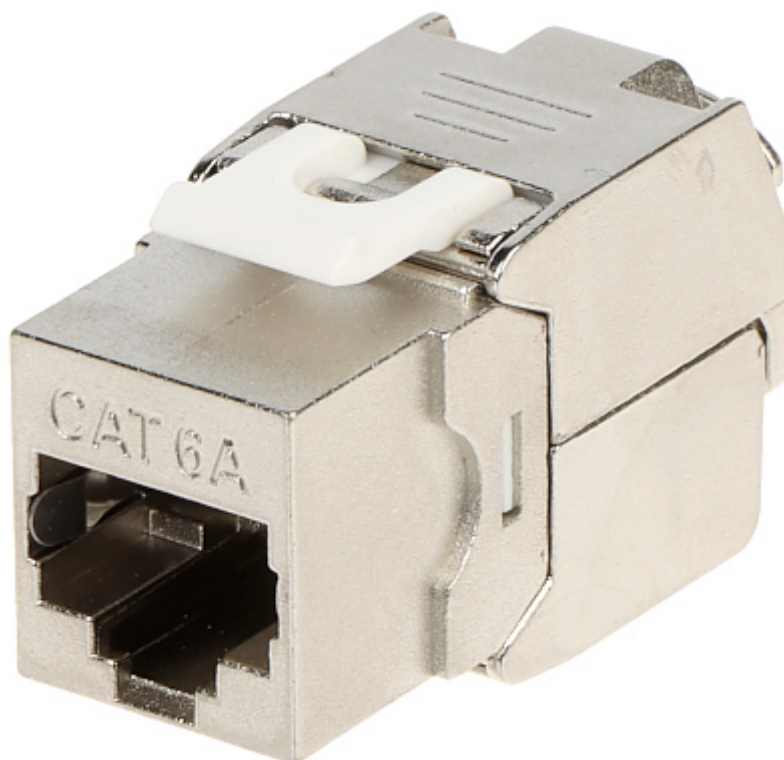

Code: FX-RJ45-6A-16*P50

KEYSTONE CONNECTOR **FX-RJ45-6A-16*P50**

Net: **106.68 EUR** Gross: **106.68 EUR**

SPECIFICATION

In package:	50 pcs The price for package
Connector type:	RJ-45 shielded socket
Color:	Silver
Wire mounting:	KRONE quick-connector - locked
Application:	<ul style="list-style-type: none">• Patch panel Keystone,• FTP cat. 6A,• UTP cat. 6A
Impedance:	100 Ω
Material:	Metal + Plastic
Main features:	<ul style="list-style-type: none">• Very easy and quick installation without any tools• Corrosion resistance• Keystone assembly standard• The die-cast metal body provides effective shielding and high mechanical resistance
Weight:	0.025 kg
Dimensions:	16.4 x 22 x 39 mm (W x H x D)
Guarantee:	2 years

PRESENTATION

Cable mounting side view:

DELTA-OPTI Monika Matysiak; <https://www.delta.poznan.pl>
POL; 60-713 Poznań; Graniczna 10
e-mail: delta-opti@delta.poznan.pl; tel: +(48) 61 864 69 60

A view inside the connector:

In the kit:

PACKAGE

Dimensions (L x W x H): 0x0x0 mm	Gross Weight: 0 kg
----------------------------------	--------------------