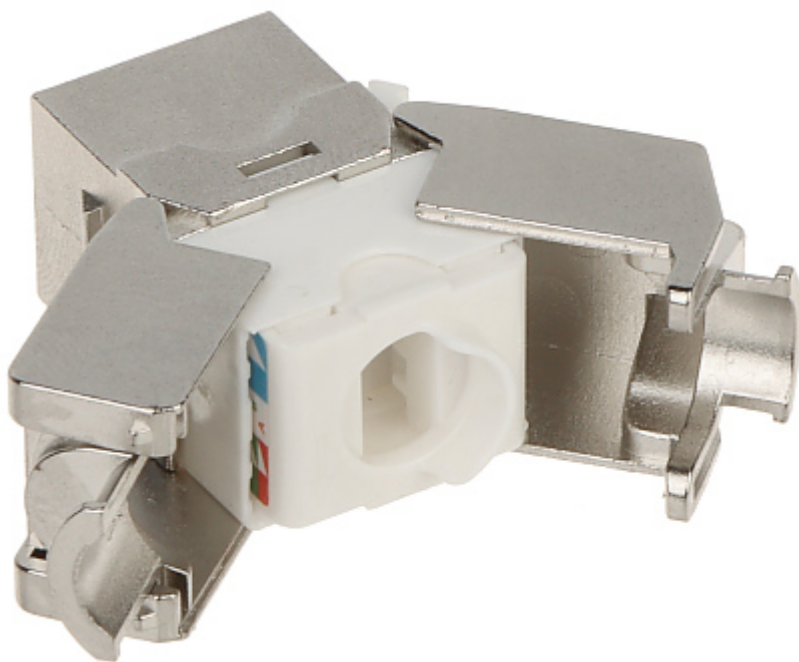

Code: FX-RJ45-6A-16*P50

KEYSTONE CONNECTOR **FX-RJ45-6A-16*P50**

Net: **106.68 EUR** Gross: **106.68 EUR**

SPECIFICATION

In package:	50 pcs The price for package
Connector type:	RJ-45 shielded socket
Color:	Silver
Wire mounting:	KRONE quick-connector - locked
Application:	<ul style="list-style-type: none">• Patch panel Keystone,• FTP cat. 6A,• UTP cat. 6A
Impedance:	100 Ω
Material:	Metal + Plastic
Main features:	<ul style="list-style-type: none">• Very easy and quick installation without any tools• Corrosion resistance• Keystone assembly standard• The die-cast metal body provides effective shielding and high mechanical resistance
Weight:	0.025 kg
Dimensions:	16.4 x 22 x 39 mm (W x H x D)
Guarantee:	2 years

PRESENTATION

Cable mounting side view:

DELTA-OPTI Monika Matysiak; <https://www.delta.poznan.pl>
POL; 60-713 Poznań; Graniczna 10
e-mail: delta-opti@delta.poznan.pl; tel: +(48) 61 864 69 60

A view inside the connector:

In the kit:

PACKAGE

Dimensions (L x W x H): 0x0x0 mm	Gross Weight: 0 kg
----------------------------------	--------------------