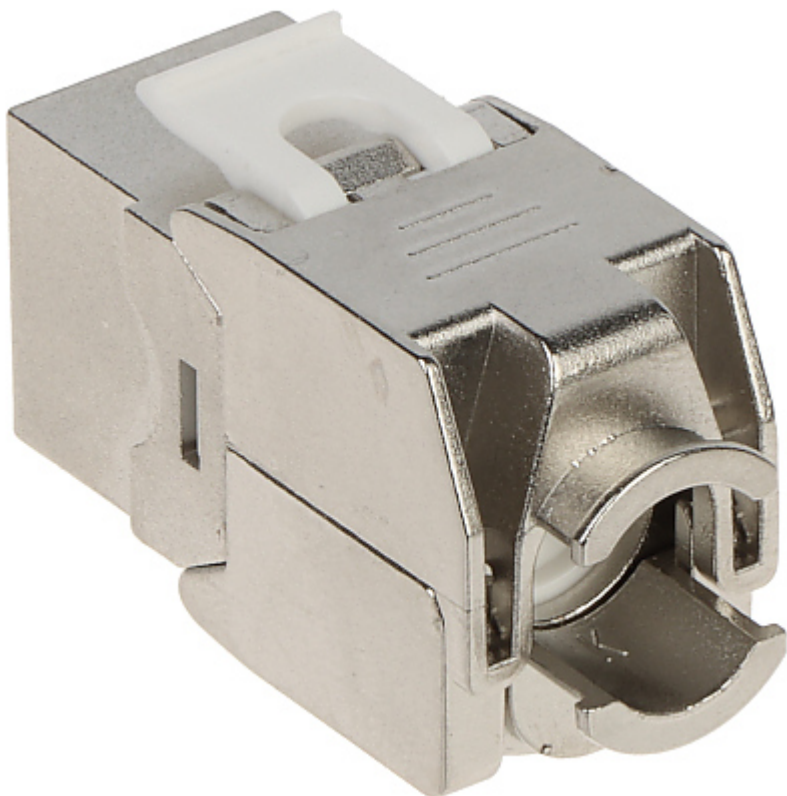

Code: FX-RJ45-6A-16*P50

KEYSTONE CONNECTOR **FX-RJ45-6A-16*P50**

Net: **106.68 EUR** Gross: **106.68 EUR**

SPECIFICATION

In package:	50 pcs The price for package
Connector type:	RJ-45 shielded socket
Color:	Silver
Wire mounting:	KRONE quick-connector - locked
Application:	<ul style="list-style-type: none">• Patch panel Keystone,• FTP cat. 6A,• UTP cat. 6A
Impedance:	100 Ω
Material:	Metal + Plastic
Main features:	<ul style="list-style-type: none">• Very easy and quick installation without any tools• Corrosion resistance• Keystone assembly standard• The die-cast metal body provides effective shielding and high mechanical resistance
Weight:	0.025 kg
Dimensions:	16.4 x 22 x 39 mm (W x H x D)
Guarantee:	2 years

PRESENTATION

Cable mounting side view:

DELTA-OPTI Monika Matysiak; <https://www.delta.poznan.pl>
POL; 60-713 Poznań; Graniczna 10
e-mail: delta-opti@delta.poznan.pl; tel: +(48) 61 864 69 60

A view inside the connector:

In the kit:

PACKAGE

Dimensions (L x W x H): 0x0x0 mm	Gross Weight: 0 kg
----------------------------------	--------------------