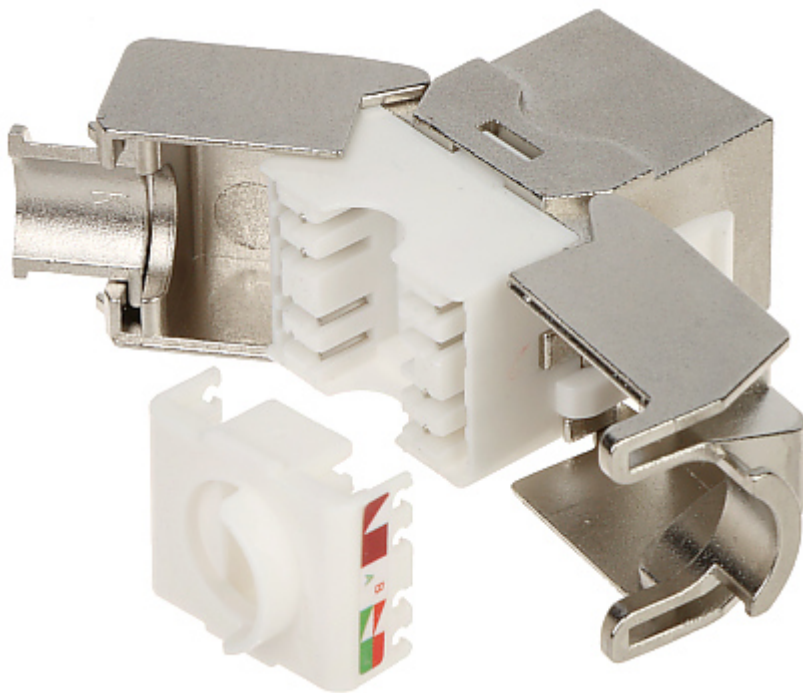

Code: FX-RJ45-6A-16*P50

KEYSTONE CONNECTOR **FX-RJ45-6A-16*P50**

Net: **106.68 EUR** Gross: **106.68 EUR**

SPECIFICATION

In package:	50 pcs The price for package
Connector type:	RJ-45 shielded socket
Color:	Silver
Wire mounting:	KRONE quick-connector - locked
Application:	<ul style="list-style-type: none">• Patch panel Keystone,• FTP cat. 6A,• UTP cat. 6A
Impedance:	100 Ω
Material:	Metal + Plastic
Main features:	<ul style="list-style-type: none">• Very easy and quick installation without any tools• Corrosion resistance• Keystone assembly standard• The die-cast metal body provides effective shielding and high mechanical resistance
Weight:	0.025 kg
Dimensions:	16.4 x 22 x 39 mm (W x H x D)
Guarantee:	2 years

PRESENTATION

Cable mounting side view:

DELTA-OPTI Monika Matysiak; <https://www.delta.poznan.pl>
POL; 60-713 Poznań; Graniczna 10
e-mail: delta-opti@delta.poznan.pl; tel: +(48) 61 864 69 60

A view inside the connector:

In the kit:

PACKAGE

Dimensions (L x W x H): 0x0x0 mm	Gross Weight: 0 kg
----------------------------------	--------------------