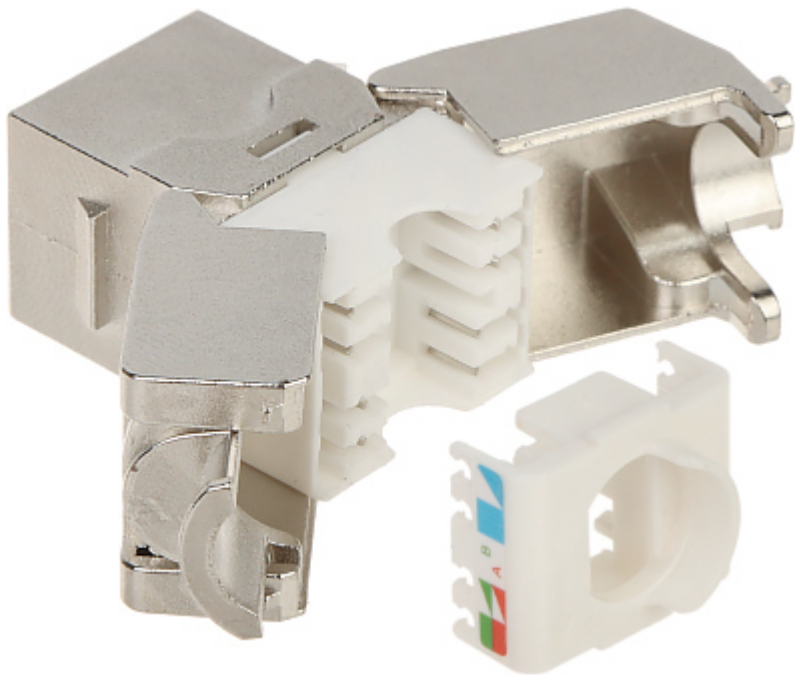

Code: FX-RJ45-6A-16*P50

KEYSTONE CONNECTOR **FX-RJ45-6A-16*P50**

Net: **106.68 EUR** Gross: **106.68 EUR**

SPECIFICATION

In package:	50 pcs The price for package
Connector type:	RJ-45 shielded socket
Color:	Silver
Wire mounting:	KRONE quick-connector - locked
Application:	<ul style="list-style-type: none">• Patch panel Keystone,• FTP cat. 6A,• UTP cat. 6A
Impedance:	100 Ω
Material:	Metal + Plastic
Main features:	<ul style="list-style-type: none">• Very easy and quick installation without any tools• Corrosion resistance• Keystone assembly standard• The die-cast metal body provides effective shielding and high mechanical resistance
Weight:	0.025 kg
Dimensions:	16.4 x 22 x 39 mm (W x H x D)
Guarantee:	2 years

PRESENTATION

Cable mounting side view:

DELTA-OPTI Monika Matysiak; <https://www.delta.poznan.pl>
POL; 60-713 Poznań; Graniczna 10
e-mail: delta-opti@delta.poznan.pl; tel: +(48) 61 864 69 60

A view inside the connector:

In the kit:

PACKAGE

Dimensions (L x W x H): 0x0x0 mm	Gross Weight: 0 kg
----------------------------------	--------------------