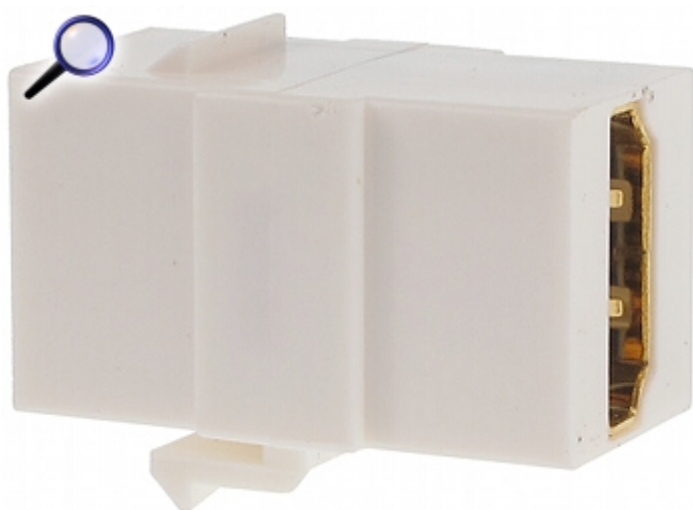

PRESENTATION

PACKAGE

DELTA-OPTI Monika Matysiak; <https://www.delta.poznan.pl>
POL; 60-713 Poznań; Graniczna 10
e-mail: delta-opti@delta.poznan.pl; tel: +(48) 61 864 69 60