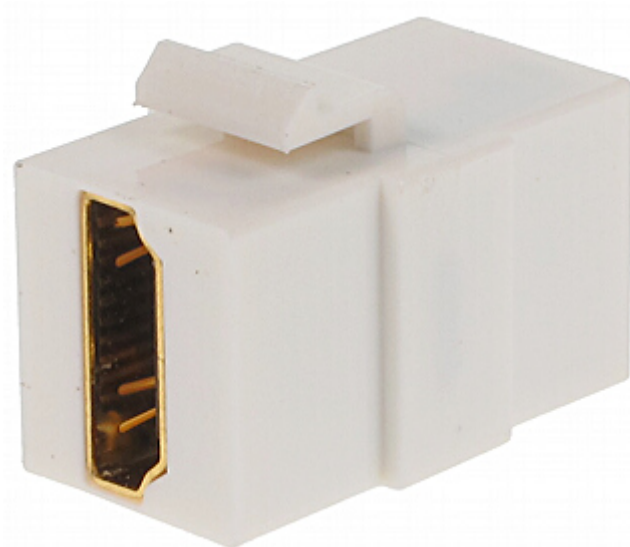

Code: FX-HDMI2

KEYSTONE CONNECTOR **FX-HDMI2**

Net: **1.91 EUR** Gross: **1.91 EUR**

SPECIFICATION

Connector type:	Adapter HDMI Socket / HDMI Socket
Application:	Patch panel Keystone
Material:	Metal / PET
Main features:	<ul style="list-style-type: none">• HDMI 1.3• Very easy and quick assembly• Corrosion resistance• Keystone assembly standard
Weight:	0.006 kg
Dimensions:	29 x 22 x 17 mm
Guarantee:	2 years