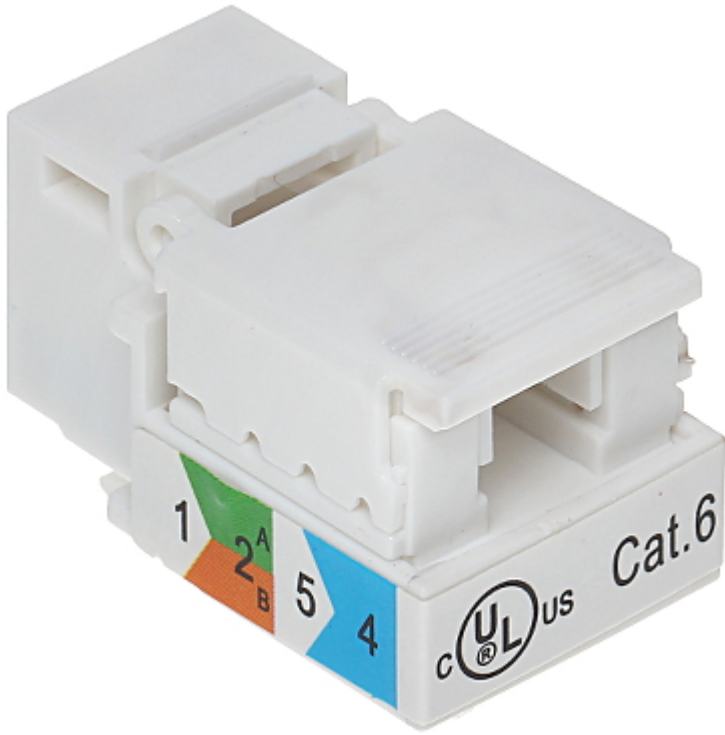

PACKAGE

Dimensions (L x W x H): 0x0x0 mm	Gross Weight: 0 kg