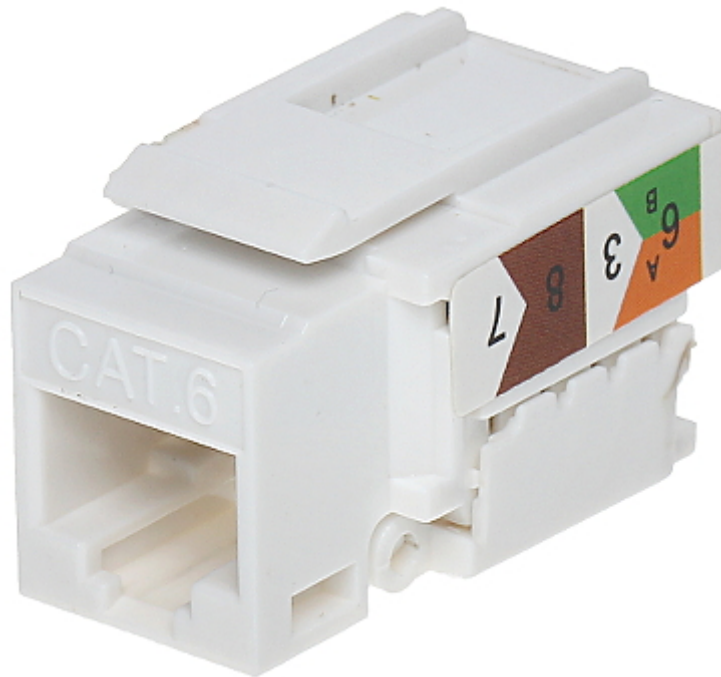

Code: FX-RJ45-62

## KEYSTONE CONNECTOR **FX-RJ45-62**

Net: **0.97 EUR** Gross: **0.97 EUR**

### SPECIFICATION

Connector type:	Socket RJ45
Color:	White
Wire mounting:	KRONE quick-connector - Fixing of the bottom (angle), snap closure, hinges
Application:	<ul style="list-style-type: none"><li>• Patch panel Keystone,</li><li>• UTP cat. 6</li></ul>
Impedance:	100 $\Omega$
Material:	PET
Main features:	<ul style="list-style-type: none"><li>• Very easy and quick installation without any tools</li><li>• Corrosion resistance</li><li>• Keystone assembly standard</li></ul>
Weight:	0.008 kg
Dimensions:	19 x 22 x 33 mm (W x H x D)
Guarantee:	2 years