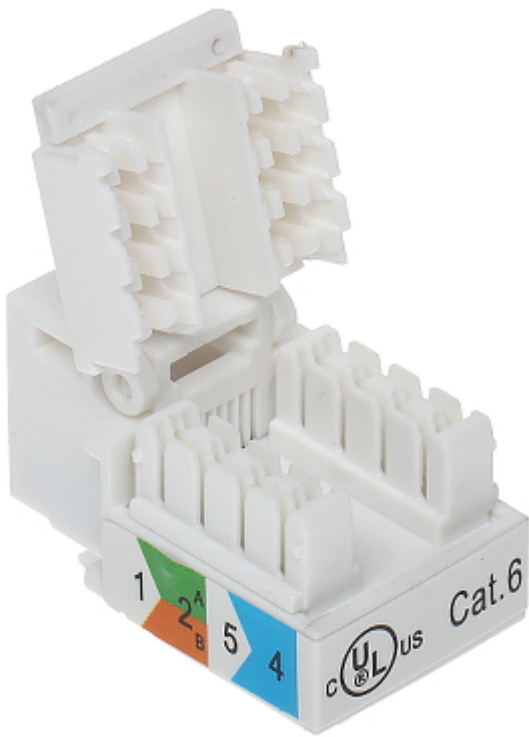

PACKAGE

Dimensions (L x W x H): 0x0x0 mm	Gross Weight: 0 kg