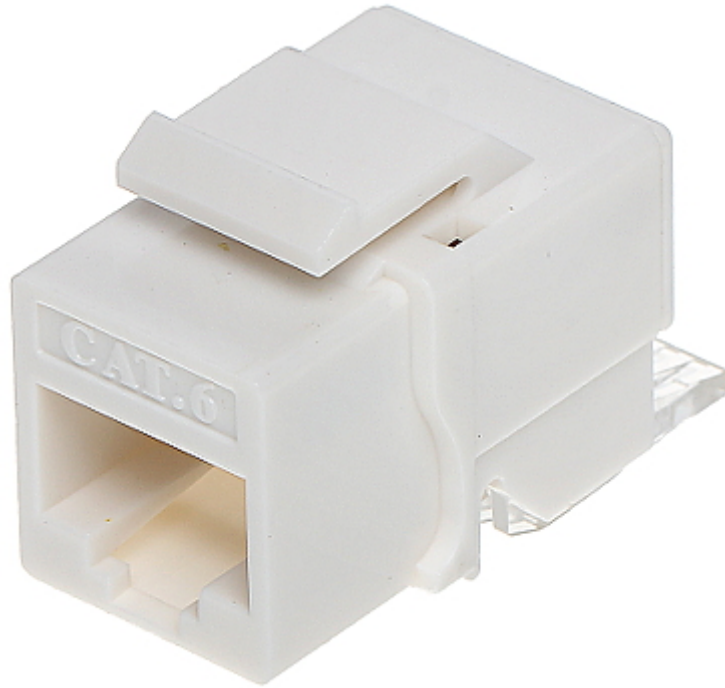

Code: FX-RJ45-61\*P100

## KEYSTONE CONNECTOR **FX-RJ45-61\*P100**

Net: 306.00 PLN Gross: 306.00 PLN

### SPECIFICATION

Connector type:	Socket RJ45
Color:	White
Wire mounting:	KRONE quick-connector - Fixing of the bottom (angle), snap closure, hinges
Application:	<ul style="list-style-type: none"><li>• Patch panel Keystone,</li><li>• UTP cat. 6</li></ul>
Impedance:	100 $\Omega$
Material:	PET
Main features:	<ul style="list-style-type: none"><li>• Very easy and quick installation without any tools</li><li>• Corrosion resistance</li><li>• Keystone assembly standard</li></ul>
Weight:	0.0075 kg
Dimensions:	17 x 23 x 33 mm (W x H x D)
Guarantee:	2 years