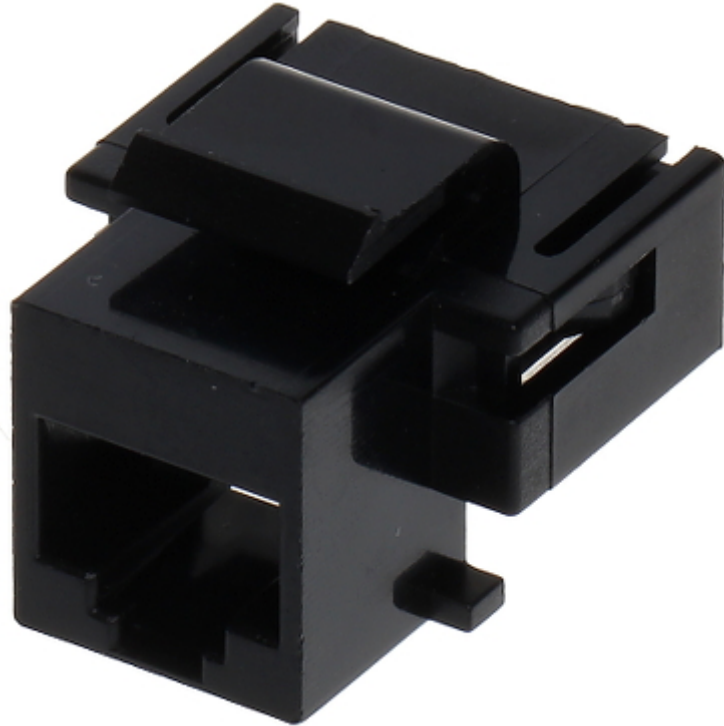

Code: FX-RJ45-51*P100

KEYSTONE CONNECTOR **FX-RJ45-51*P100**

Net: **96.00 PLN** Gross: **96.00 PLN**

SPECIFICATION

In package:	100 pcs The price for package
Connector type:	Socket RJ45
Color:	Black
Wire mounting:	KRONE quick-connector - Fixing of the bottom (angular), snap closure
Application:	<ul style="list-style-type: none">• Patch panel Keystone,• UTP cat. 5e
Impedance:	100 Ω
Material:	PET
Main features:	<ul style="list-style-type: none">• Very easy and quick installation without any tools• Corrosion resistance• Keystone assembly standard
Weight:	0.006 kg
Dimensions:	23 x 21 x 26 mm (W x H x D)
Guarantee:	2 years