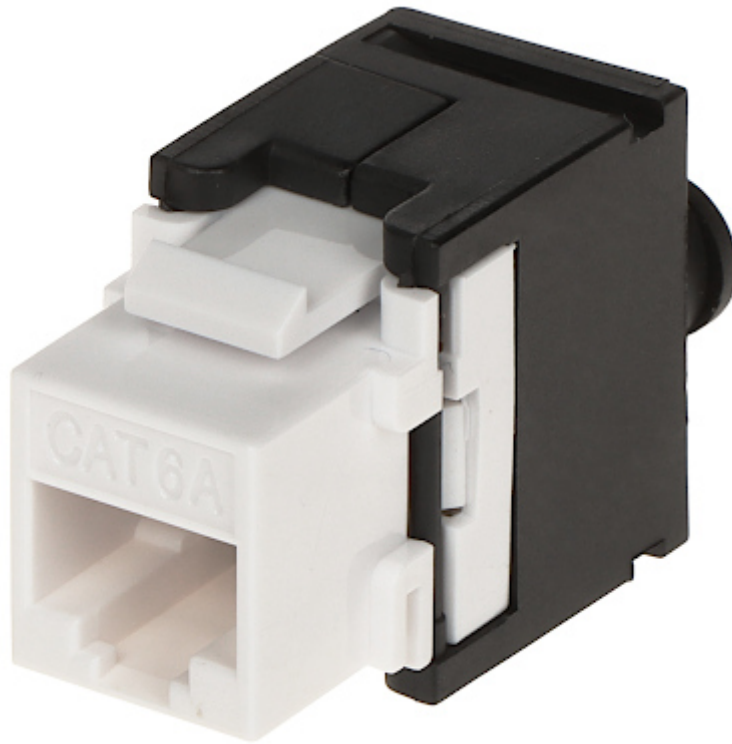

Code: FX-RJ45-6A-02

KEYSTONE CONNECTOR **FX-RJ45-6A-02**

Net: **8.80 PLN** Gross: **8.80 PLN**

SPECIFICATION

Connector type:	Socket RJ45
Color:	White / Black
Wire mounting:	KRONE quick-connector - locked
Application:	<ul style="list-style-type: none">• Patch panel Keystone,• UTP cat. 6A
Impedance:	100 Ω
Material:	PET
Main features:	<ul style="list-style-type: none">• Very easy and quick installation without any tools• Corrosion resistance• Keystone assembly standard
Weight:	0.01 kg
Dimensions:	18 x 26 x 41 mm (W x H x D)
Guarantee:	2 years

PRESENTATION

Cable mounting side view:

DELTA-OPTI Monika Matysiak; <https://www.delta.poznan.pl>
POL; 60-713 Poznań; Graniczna 10
e-mail: delta-opti@delta.poznan.pl; tel: +(48) 61 864 69 60

In the kit:

PACKAGE

Dimensions (L x W x H): 0x0x0 mm	Gross Weight: 0 kg
----------------------------------	--------------------