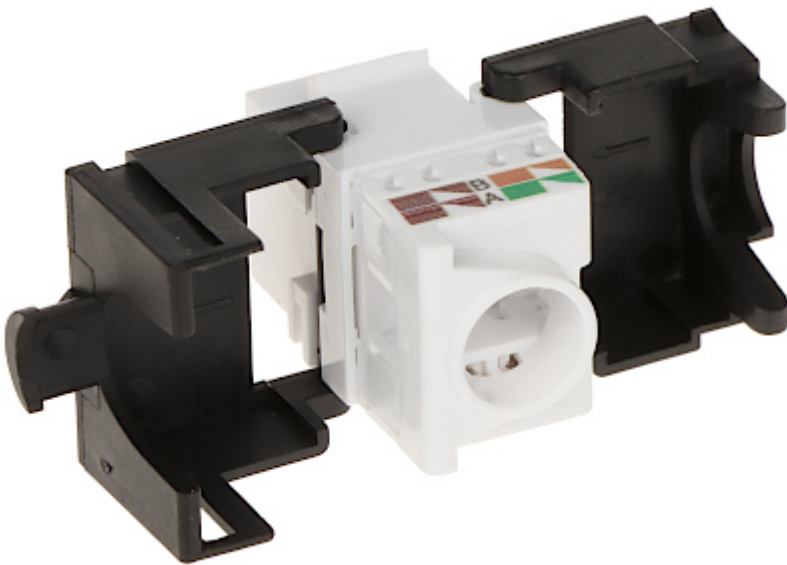

Code: FX-RJ45-6A-02

KEYSTONE CONNECTOR **FX-RJ45-6A-02**

Net: **8.80 PLN** Gross: **8.80 PLN**

SPECIFICATION

Connector type:	Socket RJ45
Color:	White / Black
Wire mounting:	KRONE quick-connector - locked
Application:	<ul style="list-style-type: none">• Patch panel Keystone,• UTP cat. 6A
Impedance:	100 Ω
Material:	PET
Main features:	<ul style="list-style-type: none">• Very easy and quick installation without any tools• Corrosion resistance• Keystone assembly standard
Weight:	0.01 kg
Dimensions:	18 x 26 x 41 mm (W x H x D)
Guarantee:	2 years

PRESENTATION

Cable mounting side view:

DELTA-OPTI Monika Matysiak; <https://www.delta.poznan.pl>
POL; 60-713 Poznań; Graniczna 10
e-mail: delta-opti@delta.poznan.pl; tel: +(48) 61 864 69 60

In the kit:

PACKAGE

Dimensions (L x W x H): 0x0x0 mm	Gross Weight: 0 kg
----------------------------------	--------------------