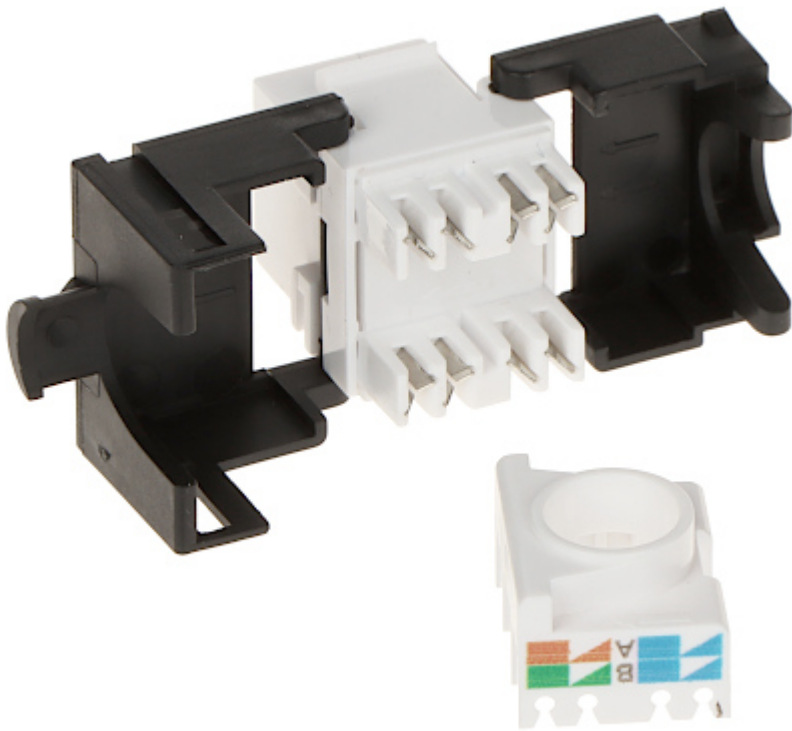

Code: FX-RJ45-6A-02

KEYSTONE CONNECTOR **FX-RJ45-6A-02**

Net: **8.80 PLN** Gross: **8.80 PLN**

SPECIFICATION

Connector type:	Socket RJ45
Color:	White / Black
Wire mounting:	KRONE quick-connector - locked
Application:	<ul style="list-style-type: none">• Patch panel Keystone,• UTP cat. 6A
Impedance:	100 Ω
Material:	PET
Main features:	<ul style="list-style-type: none">• Very easy and quick installation without any tools• Corrosion resistance• Keystone assembly standard
Weight:	0.01 kg
Dimensions:	18 x 26 x 41 mm (W x H x D)
Guarantee:	2 years

PRESENTATION

Cable mounting side view:

DELTA-OPTI Monika Matysiak; <https://www.delta.poznan.pl>
POL; 60-713 Poznań; Graniczna 10
e-mail: delta-opti@delta.poznan.pl; tel: +(48) 61 864 69 60

In the kit:

PACKAGE

Dimensions (L x W x H): 0x0x0 mm	Gross Weight: 0 kg
----------------------------------	--------------------