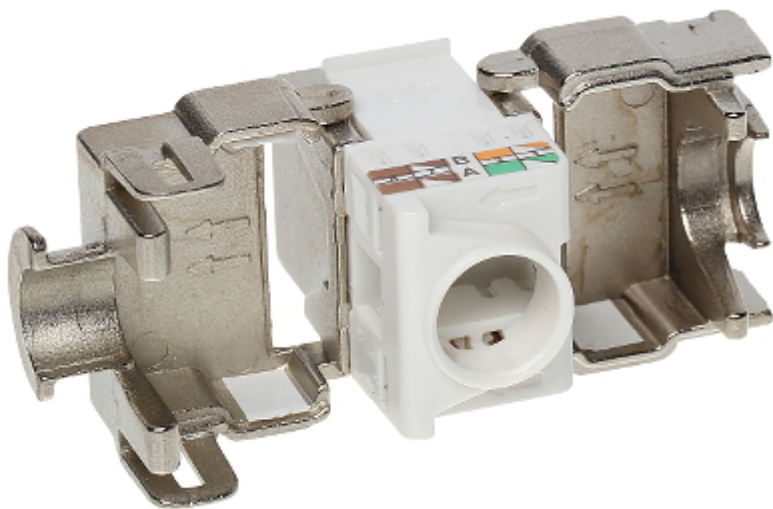

Code: FX-RJ45-6A-01

KEYSTONE CONNECTOR **FX-RJ45-6A-01**

Net: 11.04 PLN Gross: 11.04 PLN

SPECIFICATION

Connector type:	RJ-45 shielded socket
Color:	Silver
Wire mounting:	KRONE quick-connector - locked
Application:	<ul style="list-style-type: none">• Patch panel Keystone,• FTP cat. 6A
Impedance:	100 Ω
Material:	Metal / Plastic
Main features:	<ul style="list-style-type: none">• Very easy and quick installation without any tools• Corrosion resistance• Keystone assembly standard• The die-cast metal body provides effective shielding and high mechanical resistance
Weight:	0.032 kg
Dimensions:	18 x 26 x 42 mm (W x H x D)
Guarantee:	2 years

PRESENTATION

Cable mounting side view:

In the kit:

PACKAGE

Dimensions (L x W x H): 0x0x0 mm	Gross Weight: 0 kg
----------------------------------	--------------------