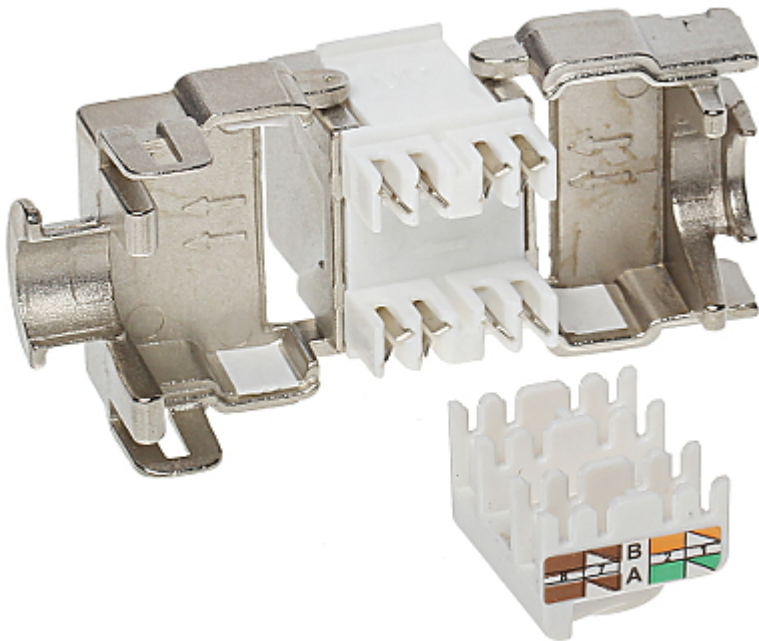

Code: FX-RJ45-6A-01

KEYSTONE CONNECTOR **FX-RJ45-6A-01**

Net: 11.04 PLN Gross: 11.04 PLN

SPECIFICATION

Connector type:	RJ-45 shielded socket
Color:	Silver
Wire mounting:	KRONE quick-connector - locked
Application:	<ul style="list-style-type: none">• Patch panel Keystone,• FTP cat. 6A
Impedance:	100 Ω
Material:	Metal / Plastic
Main features:	<ul style="list-style-type: none">• Very easy and quick installation without any tools• Corrosion resistance• Keystone assembly standard• The die-cast metal body provides effective shielding and high mechanical resistance
Weight:	0.032 kg
Dimensions:	18 x 26 x 42 mm (W x H x D)
Guarantee:	2 years

PRESENTATION

Cable mounting side view:

In the kit:

PACKAGE

Dimensions (L x W x H): 0x0x0 mm	Gross Weight: 0 kg
----------------------------------	--------------------