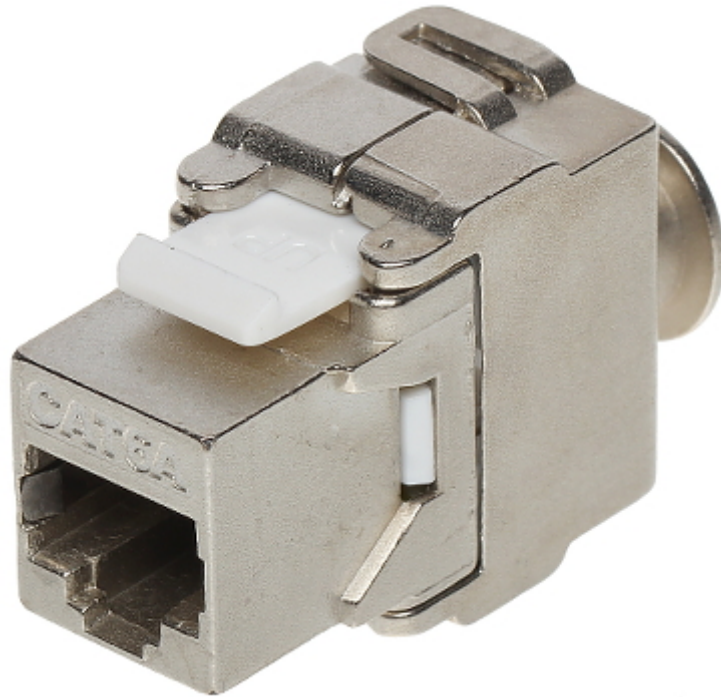

Code: FX-RJ45-6A-01

KEYSTONE CONNECTOR **FX-RJ45-6A-01**

Net: 11.04 PLN Gross: 11.04 PLN

SPECIFICATION

Connector type:	RJ-45 shielded socket
Color:	Silver
Wire mounting:	KRONE quick-connector - locked
Application:	<ul style="list-style-type: none">• Patch panel Keystone,• FTP cat. 6A
Impedance:	100 Ω
Material:	Metal / Plastic
Main features:	<ul style="list-style-type: none">• Very easy and quick installation without any tools• Corrosion resistance• Keystone assembly standard• The die-cast metal body provides effective shielding and high mechanical resistance
Weight:	0.032 kg
Dimensions:	18 x 26 x 42 mm (W x H x D)
Guarantee:	2 years

PRESENTATION

Cable mounting side view:

In the kit:

PACKAGE

Dimensions (L x W x H): 0x0x0 mm	Gross Weight: 0 kg
----------------------------------	--------------------