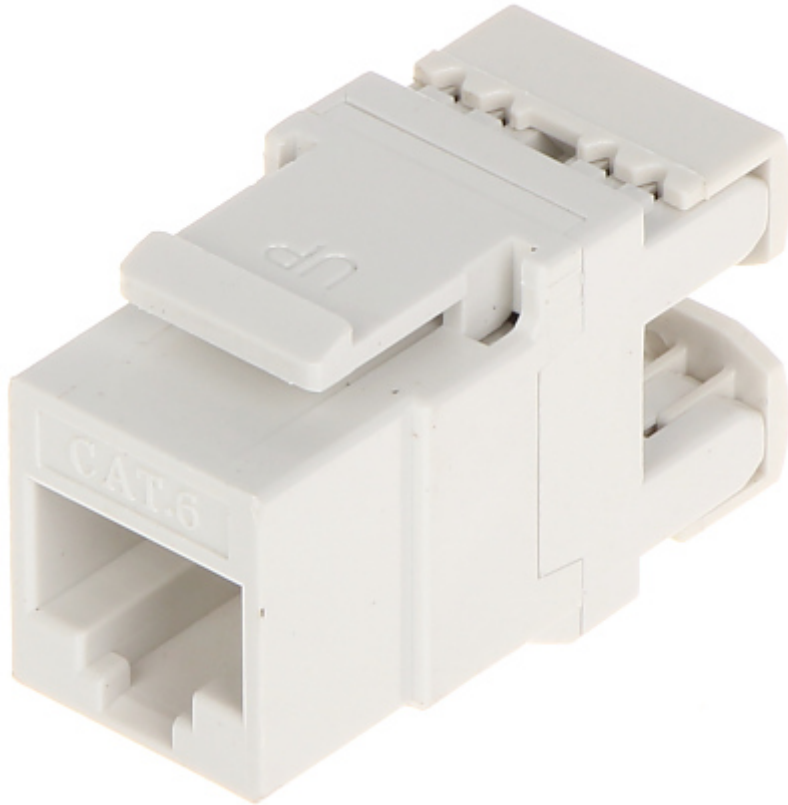

Code: FX-RJ45-65*P100

KEYSTONE CONNECTOR **FX-RJ45-65*P100**

Net: 320.00 PLN Gross: 320.00 PLN

SPECIFICATION

In package:	100 pcs The price for package
Connector type:	Socket RJ45
Color:	White
Wire mounting:	KRONE quick-connector - Fixing in the back, snap closure
Application:	<ul style="list-style-type: none">• Patch panel Keystone,• UTP cat. 6
Impedance:	100 Ω
Material:	PET
Main features:	<ul style="list-style-type: none">• Very easy and quick installation without any tools• Corrosion resistance• Keystone assembly standard
Weight:	0.01 kg
Dimensions:	16 x 22 x 35 mm (W x H x D)
Guarantee:	2 years