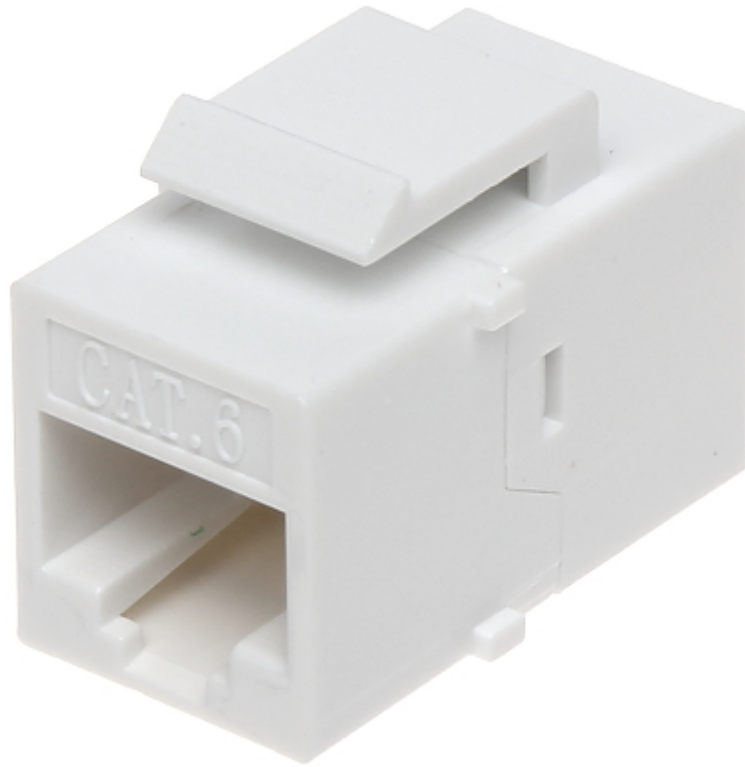

Code: FX-RJ45-G/RJ45-G/6

KEYSTONE CONNECTOR **FX-RJ45-G/RJ45-G/6**

Net: **0.84 EUR** Gross: **0.84 EUR**

SPECIFICATION

Connector type:	Adapter RJ45 Socket / RJ45 Socket
Color:	White
Application:	<ul style="list-style-type: none">• Patch panel Keystone• UTP cat. 6
Material:	PET
Main features:	<ul style="list-style-type: none">• Very easy and quick installation without any tools• Keystone assembly standard
Weight:	0.006 kg
Dimensions:	17 x 22 x 27 mm (W x H x D)
Guarantee:	2 years