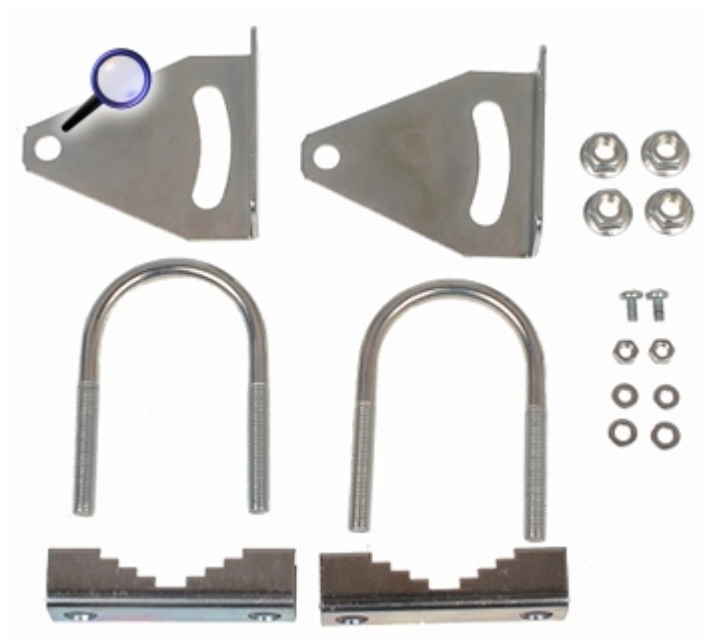

The set contains: one transmitter and receiver operating within free ISM 5725 ... 5875 MHz band. Possibility to use 8 independent video channels.

SPECIFICATION

Frequency range:	5.725 ... 5.875 GHz
Number of channels:	8 (selected permanently)
Impedance:	50 Ω
Video format:	PAL / NTSC
Audio frequency response:	15 kHz
Transmitter power:	< 25 mW (14 dBm)
Radio communication range (at open area):	3000 m
Modulation:	FM
Audio signal level:	STEREO 600 Ω / 1 Vpp
Receiver sensitivity:	-85 dBm
Connectors:	75 Ω BNC
Weight:	0.390 kg Tx 0.490 kg Rx
Power supply:	9 V ... 14 V DC / 500 mA
Main features:	<ul style="list-style-type: none">• Real time transmission, with no delays nor loss of image quality• interference free transmission (industrial, 802.11, Bluetooth, radiotelephony, etc.)• High gain directional antennas providing stable operation
Operation temp:	-20 $^{\circ}$ C ... 55 $^{\circ}$ C
Dimensions:	149 x 103 x 56 mm Tx 164 x 164 x 80 mm Rx
Guarantee:	2 years

Transmitter and receiver respectively:

Transmitter and receiver (after remove the cover):

In the kit:

PACKAGE

Dimensions (L x W x H): 0x0x0 mm	Gross Weight: 0 kg
----------------------------------	--------------------