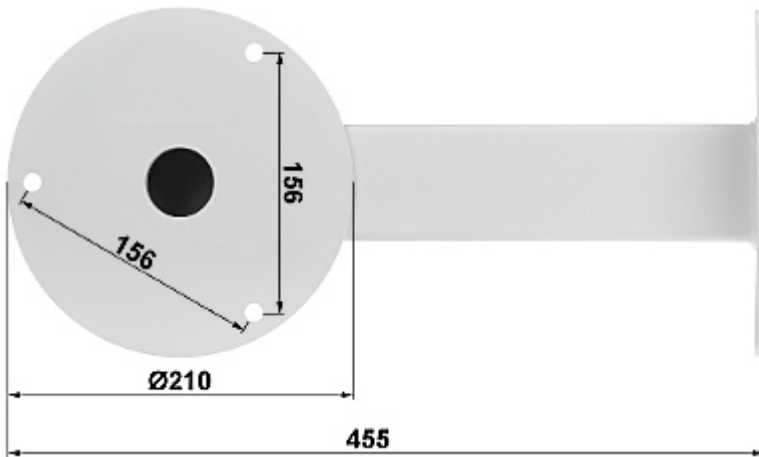

Code: PFB712W

CAMERA BRACKET **PFB712W** DAHUA

Net: **150.90 EUR** Gross: **150.90 EUR**

Designed to PTZ Dahua cameras.

SPECIFICATION

Material:	Steel
Color:	White
Distance from mounting surface:	350 mm
Weight:	4.97 kg
Dimensions:	455 x 210 x 202 mm
Manufacturer / Brand:	DAHUA
Guarantee:	3 years

PRESENTATION

Side view:

Dimensions:

PACKAGE

Dimensions (L x W x H): 0x0x0 mm	Gross Weight: 0 kg
----------------------------------	--------------------

DELTA-OPTI Monika Matysiak; <https://www.delta.poznan.pl>
POL; 60-713 Poznań; Graniczna 10
e-mail: delta-opti@delta.poznan.pl; tel: +(48) 61 864 69 60