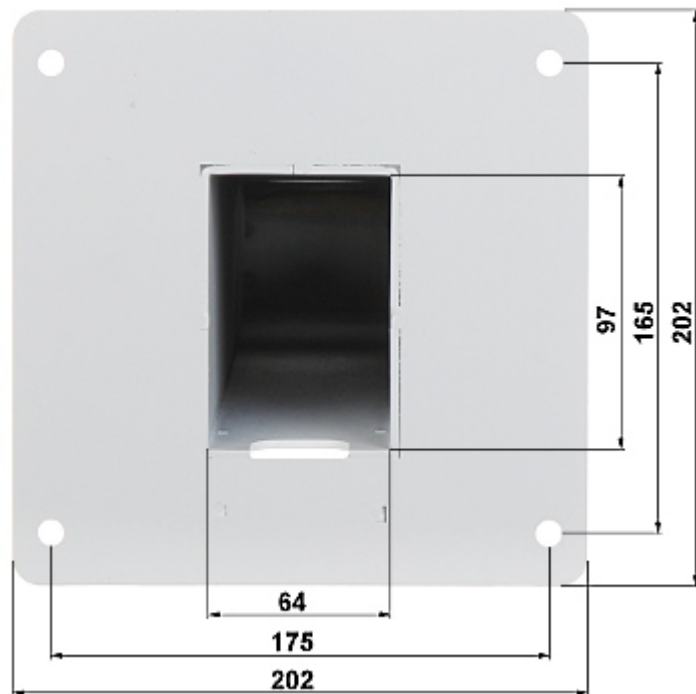

Code: PFB712W

CAMERA BRACKET **PFB712W** DAHUA

Net: **150.90 EUR** Gross: **150.90 EUR**

Designed to PTZ Dahua cameras.

SPECIFICATION

Material:	Steel
Color:	White
Distance from mounting surface:	350 mm
Weight:	4.97 kg
Dimensions:	455 x 210 x 202 mm
Manufacturer / Brand:	DAHUA
Guarantee:	3 years

PRESENTATION

Side view:

Dimensions:

PACKAGE

Dimensions (L x W x H): 0x0x0 mm	Gross Weight: 0 kg
----------------------------------	--------------------

DELTA-OPTI Monika Matysiak; <https://www.delta.poznan.pl>
POL; 60-713 Poznań; Graniczna 10
e-mail: delta-opti@delta.poznan.pl; tel: +(48) 61 864 69 60