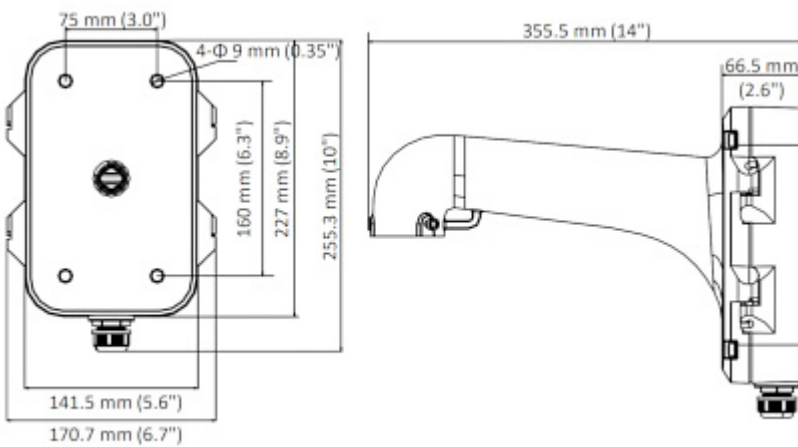

Code: DS-1604ZJ

CAMERA BRACKET **DS-1604ZJ** Hikvision

Net: 1 033.35 SEK Gross: 1 033.35 SEK

For outdoor use.

SPECIFICATION

Suitable for cameras:	Hikvision
Material:	Aluminum
Color:	White
Weight:	2.18 kg
Dimensions:	356 x 255 x 171 mm
Manufacturer / Brand:	Hikvision
SAP Code:	302700686
Guarantee:	2 years

PRESENTATION

Side view:

Rear view:

Mounting side view:

Bottom view:

Dimensions:

In the kit:

DELTA-OPTI Monika Matysiak; <https://www.delta.poznan.pl>
POL; 60-713 Poznań; Graniczna 10
e-mail: delta-opti@delta.poznan.pl; tel: +(48) 61 864 69 60

PACKAGE

Dimensions (L x W x H): 0x0x0 mm	Gross Weight: 0 kg
----------------------------------	--------------------