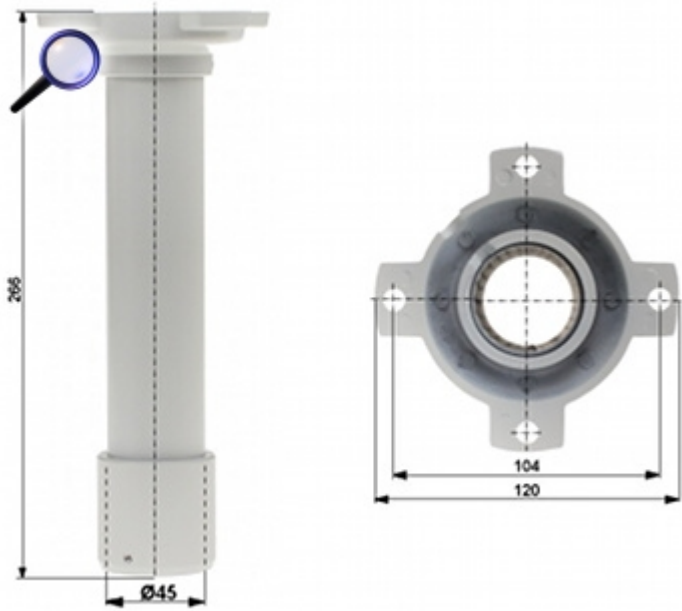

## CAMERA CEILING BRACKET **MH-23C/37C**

Net: 30.40 PLN Gross: 30.40 PLN

Ceiling bracket for cameras.

### SPECIFICATION

Suitable for cameras:	PH-23, PH-33, PH-37
Material:	Metal
Color:	Ivory
Distance from mounting surface:	266 mm
Dimensions:	Ø 120 x 266 mm
Guarantee:	2 years

### PRESENTATION

Bracket dimensions:

In the kit:

#### PACKAGE

Dimensions (L x W x H): 0x0x0 mm	Gross Weight: 0 kg
----------------------------------	--------------------